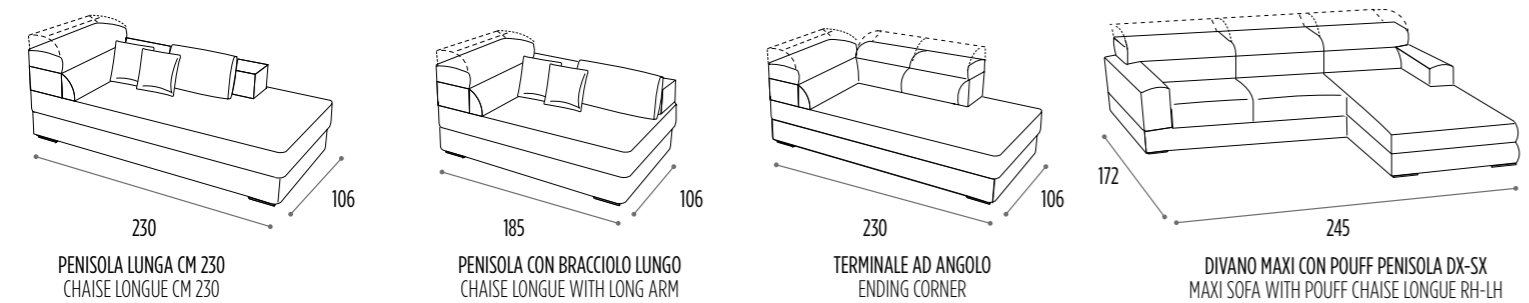

CORTINA

PIEDE EFFETTO SOSPESO
FLOATING EFFECT FOOT

DI SERIE / SERIES

PIEDE IN LEGNO FINITURA WENGE'
WOODEN FOOT WITH WENGE' FINISH

DI SERIE / SERIES

PIEDE METALLO CROMATO
CHROME PLATED METAL FOOT

OPTIONAL

CUSCINI DECOR OPTIONAL
OPTIONAL DECOR CUSHIONS

CARATTERISTICHE TECNICHE mod. CORTINA

Cortina model technical characteristics

Rivestimento completamente sfoderabile

Struttura in legno stagionato e agglomerato

Molleggio Seduta cinghia elastica mm. 80 tesa meccanicamente

Tamponi Struttura in poliuretano espanso indeformabile D 30 kg/m³

Rivestimento Struttura in vellutino accoppiato

Cuscino Seduta parte superiore in poliuretano espanso indeformabile D 25 kg/m³ e parte inferiore in poliuretano espanso indeformabile D 30 kg/m³ ricoperto in ovatta di poliestere

Poggiareni in poliuretano espanso indeformabile D 21 kg/m³ ricoperti in ovatta di poliestere

Schienali Reclinabili in poliuretano espanso indeformabile D 18 kg/m³ ricoperti in ovatta di poliestere

Braccioli in poliuretano espanso indeformabile D 25 kg/m³

Completely removable COVERING

FRAME in seasoned wood and particle board

Seat SPRINGING with 80 mm mechanically tightened elastic webbing

FRAME FILLERS in non-deformable 30 kg/m³ density polyurethane foam

FRAME COVERING in bonded velvet

SEAT CUSHION with upper part in non-deformable 25 kg /m³ density polyurethane foam and lower part in non-deformable 30 kg /m³ density polyurethane foam covered with polyester padding

LUMBAR SUPPORTS in non-deformable 21 kg /m³ density polyurethane foam covered with polyester padding

RECLINING BACKS in non-deformable 18 kg /m³ density polyurethane foam covered with polyester padding

ARMREST in non-deformable 25 kg /m³ density polyurethane