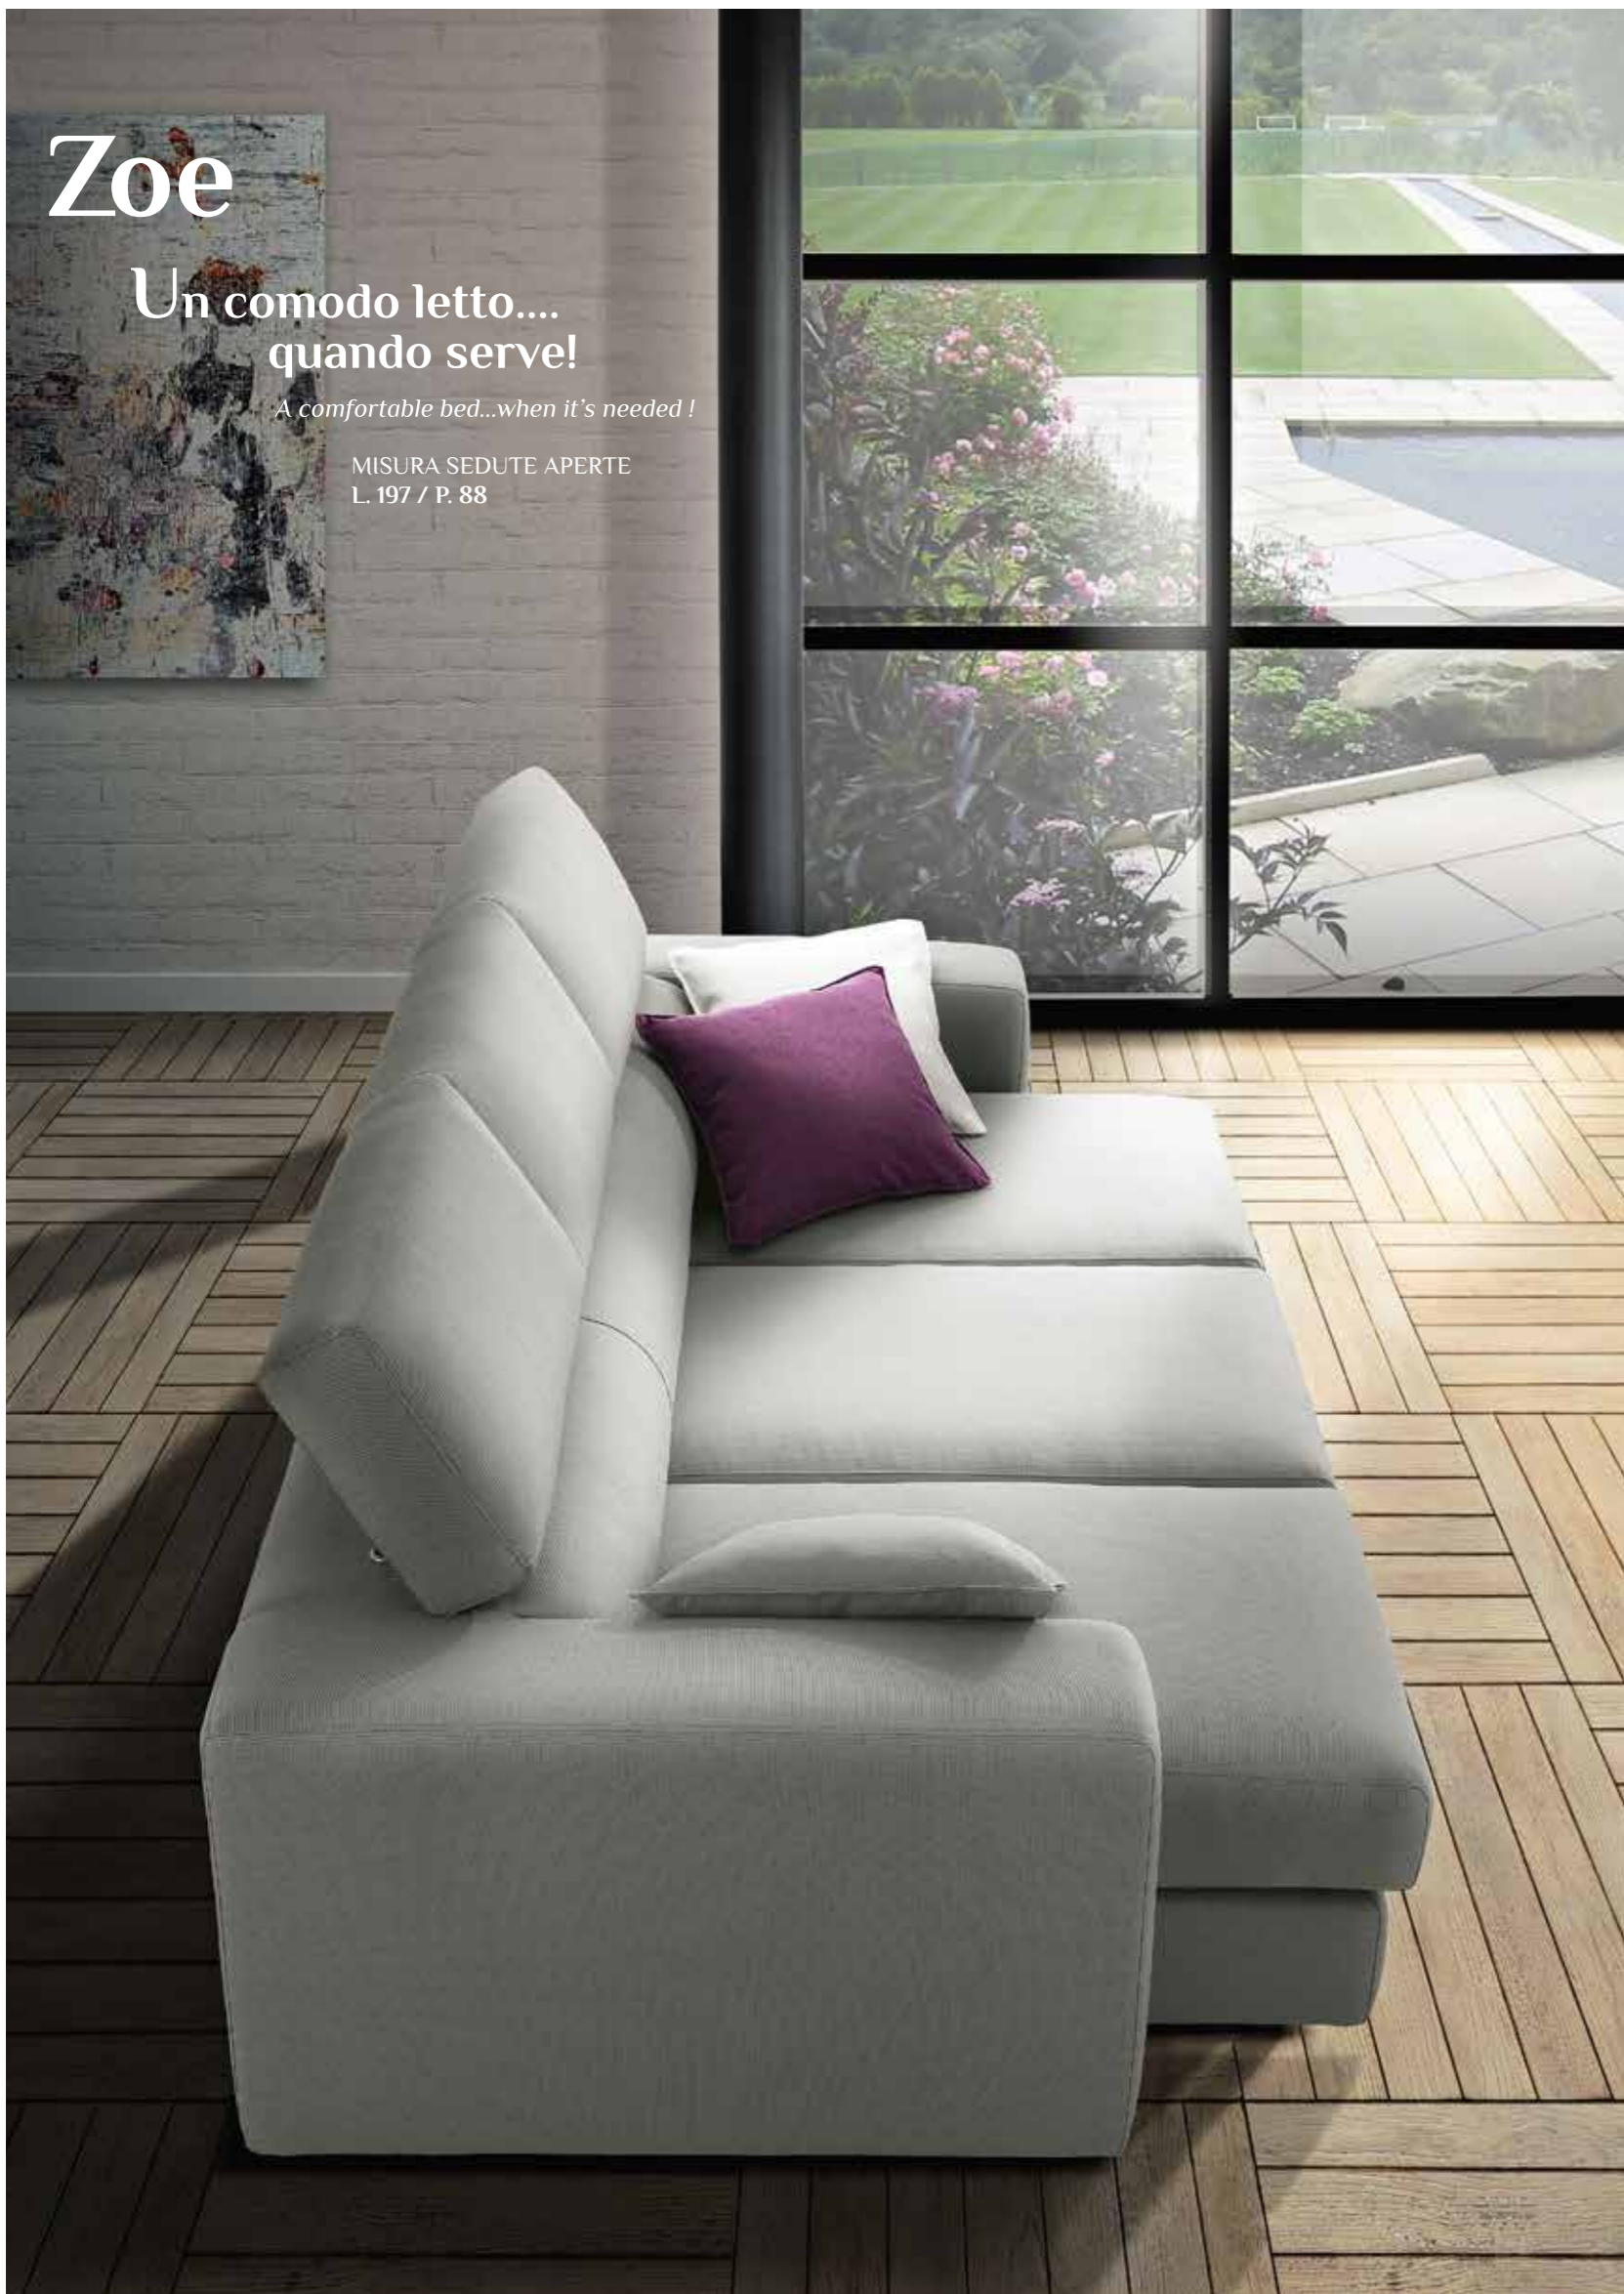

Zoe

Un comodo letto....
quando serve!

A comfortable bed...when it's needed!

MISURA SEDUTE APERTE
L. 197 / P. 88