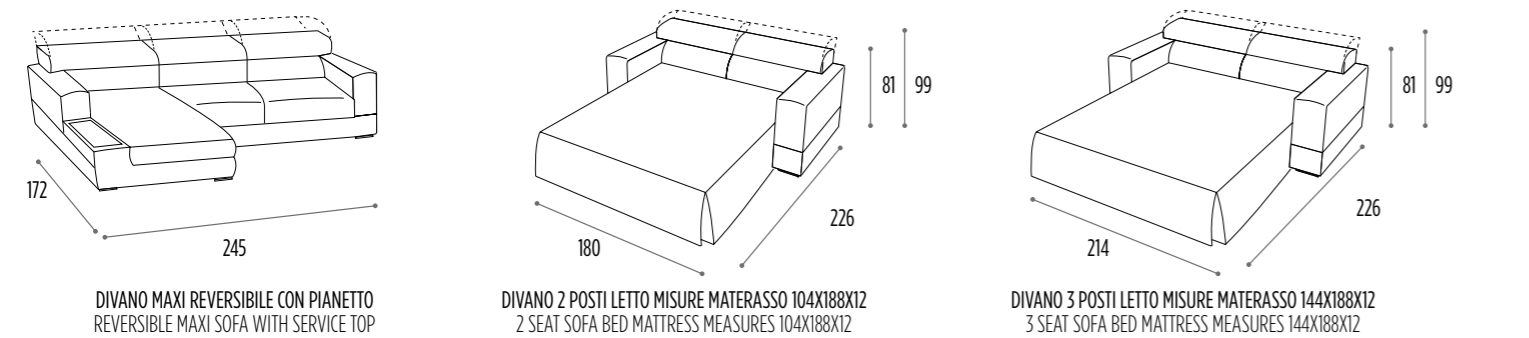

CORTINA

PIEDE EFFETTO SOSPESO
FLOATING EFFECT FOOT

DI SERIE / SERIES

PIEDE IN LEGNO FINITURA WENGE'
WOODEN FOOT WITH WENGE' FINISH

DI SERIE / SERIES

PIEDE METALLO CROMATO
CHROME PLATED METAL FOOT

OPTIONAL

CUSCINI DECOR OPTIONAL
OPTIONAL DECOR CUSHIONS

CARATTERISTICHE TECNICHE mod. CORTINA

Cortina model technical characteristics

Rivestimento completamente sfoderabile

Struttura in legno stagionato e agglomerato

Molleggio Seduta cinghia elastica mm. 80 tesa meccanicamente

Tamponi Struttura in poliuretano espanso indeformabile D 30 kg/m³

Rivestimento Struttura in vellutino accoppiato

Cuscino Seduta parte superiore in poliuretano espanso indeformabile D 25 kg/m³ e parte inferiore in poliuretano espanso indeformabile D 30 kg/m³ ricoperto in ovatta di poliestere

Poggiareni in poliuretano espanso indeformabile D 21 kg/m³ ricoperti in ovatta di poliestere

Schienali Reclinabili in poliuretano espanso indeformabile D 18 kg/m³ ricoperti in ovatta di poliestere

Braccioli in poliuretano espanso indeformabile D 25 kg/m³

Completely removable COVERING

FRAME in seasoned wood and particle board

Seat SPRINGING with 80 mm mechanically tightened elastic webbing

FRAME FILLERS in non-deformable 30 kg/m³ density polyurethane foam

FRAME COVERING in bonded velvet

SEAT CUSHION with upper part in non-deformable 25 kg /m³ density polyurethane foam and lower part in non-deformable 30 kg /m³ density polyurethane foam covered with polyester padding

LUMBAR SUPPORTS in non-deformable 21 kg /m³ density polyurethane foam covered with polyester padding

RECLINING BACKS in non-deformable 18 kg /m³ density polyurethane foam covered with polyester padding

ARMREST in non-deformable 25 kg /m³ density polyurethane