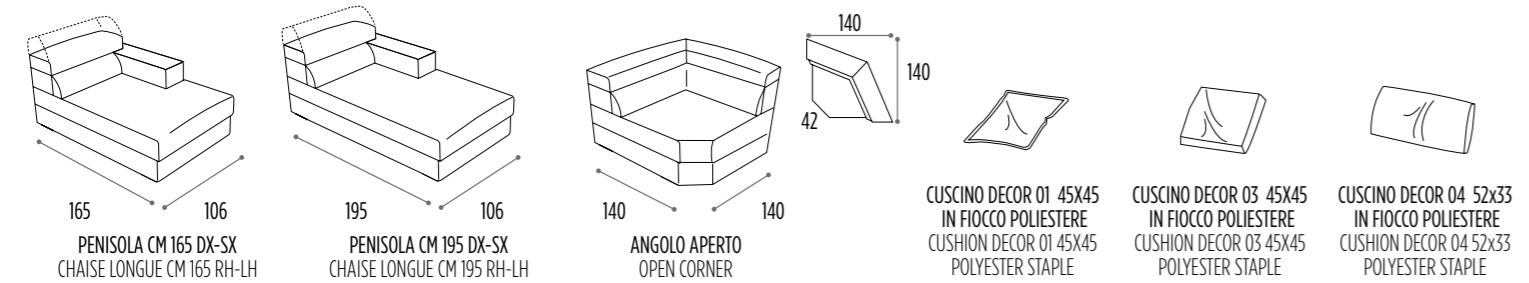

CORTINA

PIEDE EFFETTO SOSPESO
FLOATING EFFECT FOOT

DI SERIE / SERIES

PIEDE IN LEGNO FINITURA WENGE'
WOODEN FOOT WITH WENGE' FINISH

DI SERIE / SERIES

PIEDE METALLO CROMATO
CHROME PLATED METAL FOOT

OPTIONAL

CUSCINI DECOR OPTIONAL
OPTIONAL DECOR CUSHIONS

CARATTERISTICHE TECNICHE mod. CORTINA

Cortina model technical characteristics

Rivestimento completamente sfoderabile

Struttura in legno stagionato e agglomerato

Molleggio Seduta cinghia elastica mm. 80 tesa meccanicamente

Tamponi Struttura in poliuretano espanso indeformabile D 30 kg/m³

Rivestimento Struttura in vellutino accoppiato

Cuscino Seduta parte superiore in poliuretano espanso indeformabile D 25 kg/m³ e parte inferiore in poliuretano espanso indeformabile D 30 kg/m³ ricoperto in ovatta di poliestere

Poggiareni in poliuretano espanso indeformabile D 21 kg/m³ ricoperti in ovatta di poliestere

Schienali Reclinabili in poliuretano espanso indeformabile D 18 kg/m³ ricoperti in ovatta di poliestere

Braccioli in poliuretano espanso indeformabile D 25 kg/m³

Completely removable COVERING

FRAME in seasoned wood and particle board

Seat SPRINGING with 80 mm mechanically tightened elastic webbing

FRAME FILLERS in non-deformable 30 kg/m³ density polyurethane foam

FRAME COVERING in bonded velvet

SEAT CUSHION with upper part in non-deformable 25 kg /m³ density polyurethane foam and lower part in non-deformable 30 kg /m³ density polyurethane foam covered with polyester padding

LUMBAR SUPPORTS in non-deformable 21 kg /m³ density polyurethane foam covered with polyester padding

RECLINING BACKS in non-deformable 18 kg /m³ density polyurethane foam covered with polyester padding

ARMREST in non-deformable 25 kg /m³ density polyurethane