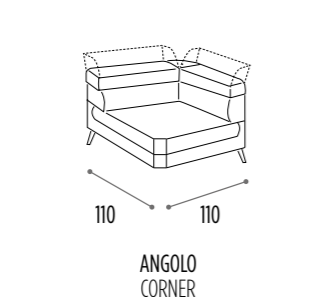

CUSCINI DECOR OPTIONAL OPTIONAL DECOR CUSHIONS

Caratteristiche Tecniche Mod. TAO

Tao model technical characteristics

Rivestimento completamente sfoderabile
Struttura in legno stagionato e agglomerato
Tamponi struttura in poliuretano espanso indeformabile d 25 kg/m³
Rivestimento struttura in vellutino accoppiato
Molleggio seduta cinghia elastica mm. 80 tesa meccanicamente
Braccioli in poliuretano espanso indeformabile d 21 kg/m³ ricoperto in ovatta di poliestere
Cuscini seduta scorrevole o fissa in poliuretano espanso indeformabile D 30 kg/m³ rivestito in ovatta di poliestere
Poggiareni in poliuretano espanso indeformabile D 21 kg/m³ ricoperto in ovatta di poliestere
Schienali reclinabili in poliuretano espanso indeformabile D 18 kg/m³ ricoperto in ovatta di poliestere

COMPLETELY REMOVABLE COVERING

FRAME in seasoned wood and particle board

FRAME FILLERS in non-deformable 25 kg/m³ density polyurethane foam

FRAME COVERING in bonded velvet

Seat SPRINGING with 80 mm mechanically tightened elastic webbing

ARMRESTS in non-deformable 21 kg/m³ density polyurethane foam covered with polyester padding

SLIDING OR FIXED SEAT CUSHIONS in non-deformable 30 kg/m³ density polyurethane foam covered with polyester padding

LUMBAR SUPPORTS in non-deformable 21 kg/m³ density polyurethane foam covered with polyester padding

RECLINING BACKS in non-deformable 18 kg/m³ density polyurethane foam covered with polyester padding