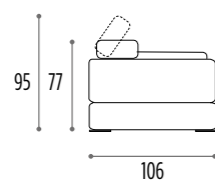

CORTINA

PIEDE EFFETTO SOSPESO
FLOATING EFFECT FOOT

DI SERIE / SERIES

PIEDE IN LEGNO FINITURA WENGE'
WOODEN FOOT WITH WENGE' FINISH

DI SERIE / SERIES

PIEDE METALLO CROMATO
CHROME PLATED METAL FOOT

OPTIONAL

CUSCINI DECOR OPTIONAL
OPTIONAL DECOR CUSHIONS

CARATTERISTICHE TECNICHE mod. CORTINA

Cortina model technical characteristics

Rivestimento completamente sfoderabile

Struttura in legno stagionato e agglomerato

Molleggio Seduta cinghia elastica mm. 80 tesa meccanicamente

Tamponi Struttura in poliuretano espanso indeformabile D 30 kg/m³

Rivestimento Struttura in vellutino accoppiato

Cuscino Seduta parte superiore in poliuretano espanso indeformabile D 25 kg/m³ e parte inferiore in poliuretano espanso indeformabile D 30 kg/m³ ricoperto in ovatta di poliestere

Poggiareni in poliuretano espanso indeformabile D 21 kg/m³ ricoperti in ovatta di poliestere

Schienali Reclinabili in poliuretano espanso indeformabile D 18 kg/m³ ricoperti in ovatta di poliestere

Braccioli in poliuretano espanso indeformabile D 25 kg/m³

Completely removable COVERING

FRAME in seasoned wood and particle board

Seat SPRINGING with 80 mm mechanically tightened elastic webbing

FRAME FILLERS in non-deformable 30 kg/m³ density polyurethane foam

FRAME COVERING in bonded velvet

SEAT CUSHION with upper part in non-deformable 25 kg /m³ density polyurethane foam and lower part in non-deformable 30 kg /m³ density polyurethane foam covered with polyester padding

LUMBAR SUPPORTS in non-deformable 21 kg /m³ density polyurethane foam covered with polyester padding

RECLINING BACKS in non-deformable 18 kg /m³ density polyurethane foam covered with polyester padding

ARMREST in non-deformable 25 kg /m³ density polyurethane