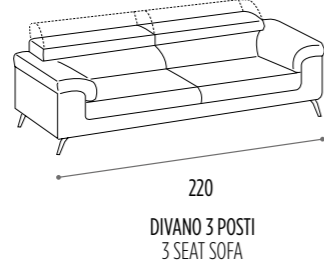

CUSCINI DECOR OPTIONAL OPTIONAL DECOR CUSHIONS

Caratteristiche Tecniche Mod. TAO

Tao model technical characteristics

Rivestimento completamente sfoderabile
Struttura in legno stagionato e agglomerato
Tamponi struttura in poliuretano espanso indeformabile d 25 kg/m³
Rivestimento struttura in vellutino accoppiato
Molleggio seduta cinghia elastica mm. 80 tesa meccanicamente
Braccioli in poliuretano espanso indeformabile d 21 kg/m³ ricoperto in ovatta di poliestere
Cuscini seduta scorrevole o fissa in poliuretano espanso indeformabile D 30 kg/m³ rivestito in ovatta di poliestere
Poggiareni in poliuretano espanso indeformabile D 21 kg/m³ ricoperto in ovatta di poliestere
Schienali reclinabili in poliuretano espanso indeformabile D 18 kg/m³ ricoperto in ovatta di poliestere

COMPLETELY REMOVABLE COVERING

FRAME in seasoned wood and particle board

FRAME FILLERS in non-deformable 25 kg/m³ density polyurethane foam

FRAME COVERING in bonded velvet

Seat SPRINGING with 80 mm mechanically tightened elastic webbing

ARMRESTS in non-deformable 21 kg/m³ density polyurethane foam covered with polyester padding

SLIDING OR FIXED SEAT CUSHIONS in non-deformable 30 kg/m³ density polyurethane foam covered with polyester padding

LUMBAR SUPPORTS in non-deformable 21 kg/m³ density polyurethane foam covered with polyester padding

RECLINING BACKS in non-deformable 18 kg/m³ density polyurethane foam covered with polyester padding