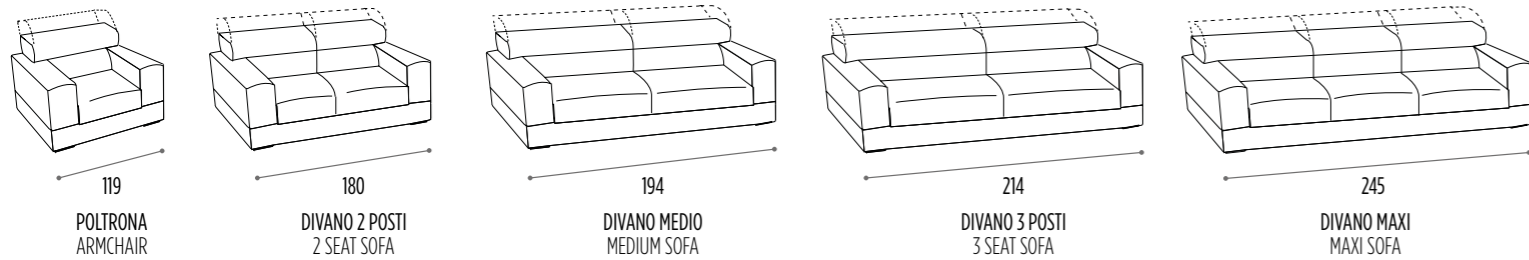

CORTINA

PIEDE EFFETTO SOSPESO
FLOATING EFFECT FOOT

DI SERIE / SERIES

PIEDE IN LEGNO FINITURA WENGE'
WOODEN FOOT WITH WENGE' FINISH

DI SERIE / SERIES

PIEDE METALLO CROMATO
CHROME PLATED METAL FOOT

OPTIONAL

CUSCINI DECOR OPTIONAL
OPTIONAL DECOR CUSHIONS

CARATTERISTICHE TECNICHE mod. CORTINA

Cortina model technical characteristics

Rivestimento completamente sfoderabile

Struttura in legno stagionato e agglomerato

Molleggio Seduta cinghia elastica mm. 80 tesa meccanicamente

Tamponi Struttura in poliuretano espanso indeformabile D 30 kg/m³

Rivestimento Struttura in vellutino accoppiato

Cuscino Seduta parte superiore in poliuretano espanso indeformabile D 25 kg/m³ e parte inferiore in poliuretano espanso indeformabile D 30 kg/m³ ricoperto in ovatta di poliestere

Poggiareni in poliuretano espanso indeformabile D 21 kg/m³ ricoperti in ovatta di poliestere

Schienali Reclinabili in poliuretano espanso indeformabile D 18 kg/m³ ricoperti in ovatta di poliestere

Braccioli in poliuretano espanso indeformabile D 25 kg/m³

Completely removable COVERING

FRAME in seasoned wood and particle board

Seat SPRINGING with 80 mm mechanically tightened elastic webbing

FRAME FILLERS in non-deformable 30 kg/m³ density polyurethane foam

FRAME COVERING in bonded velvet

SEAT CUSHION with upper part in non-deformable 25 kg /m³ density polyurethane foam and lower part in non-deformable 30 kg /m³ density polyurethane foam covered with polyester padding

LUMBAR SUPPORTS in non-deformable 21 kg /m³ density polyurethane foam covered with polyester padding

RECLINING BACKS in non-deformable 18 kg /m³ density polyurethane foam covered with polyester padding

ARMREST in non-deformable 25 kg /m³ density polyurethane