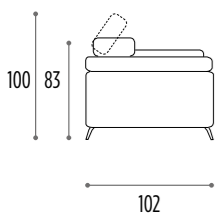

CUSCINI DECOR OPTIONAL OPTIONAL DECOR CUSHIONS

Caratteristiche Tecniche Mod. TAO

Tao model technical characteristics

Rivestimento completamente sfoderabile
Struttura in legno stagionato e agglomerato
Tamponi struttura in poliuretano espanso indeformabile d 25 kg/m³
Rivestimento struttura in vellutino accoppiato
Molleggio seduta cinghia elastica mm. 80 tesa meccanicamente
Braccioli in poliuretano espanso indeformabile d 21 kg/m³ ricoperto in ovatta di poliestere
Cuscini seduta scorrevole o fissa in poliuretano espanso indeformabile D 30 kg/m³ rivestito in ovatta di poliestere
Poggiareni in poliuretano espanso indeformabile D 21 kg/m³ ricoperto in ovatta di poliestere
Schienali reclinabili in poliuretano espanso indeformabile D 18 kg/m³ ricoperto in ovatta di poliestere

COMPLETELY REMOVABLE COVERING

FRAME in seasoned wood and particle board

FRAME FILLERS in non-deformable 25 kg/m³ density polyurethane foam

FRAME COVERING in bonded velvet

Seat SPRINGING with 80 mm mechanically tightened elastic webbing

ARMRESTS in non-deformable 21 kg/m³ density polyurethane foam covered with polyester padding

SLIDING OR FIXED SEAT CUSHIONS in non-deformable 30 kg/m³ density polyurethane foam covered with polyester padding

LUMBAR SUPPORTS in non-deformable 21 kg/m³ density polyurethane foam covered with polyester padding

RECLINING BACKS in non-deformable 18 kg/m³ density polyurethane foam covered with polyester padding