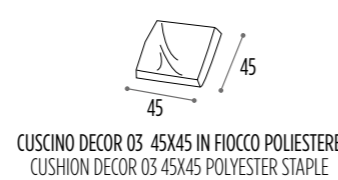

CUSCINI DECOR OPTIONAL OPTIONAL DECOR CUSHIONS

Caratteristiche Tecniche Mod. TAO

Tao model technical characteristics

Rivestimento completamente sfoderabile
Struttura in legno stagionato e agglomerato
Tamponi struttura in poliuretano espanso indeformabile d 25 kg/m³
Rivestimento struttura in vellutino accoppiato
Molleggio seduta cinghia elastica mm. 80 tesa meccanicamente
Braccioli in poliuretano espanso indeformabile d 21 kg/m³ ricoperto in ovatta di poliestere
Cuscini seduta scorrevole o fissa in poliuretano espanso indeformabile D 30 kg/m³ rivestito in ovatta di poliestere
Poggiareni in poliuretano espanso indeformabile D 21 kg/m³ ricoperto in ovatta di poliestere
Schienali reclinabili in poliuretano espanso indeformabile D 18 kg/m³ ricoperto in ovatta di poliestere

COMPLETELY REMOVABLE COVERING

FRAME in seasoned wood and particle board

FRAME FILLERS in non-deformable 25 kg/m³ density polyurethane foam

FRAME COVERING in bonded velvet

Seat SPRINGING with 80 mm mechanically tightened elastic webbing

ARMRESTS in non-deformable 21 kg/m³ density polyurethane foam covered with polyester padding

SLIDING OR FIXED SEAT CUSHIONS in non-deformable 30 kg/m³ density polyurethane foam covered with polyester padding

LUMBAR SUPPORTS in non-deformable 21 kg/m³ density polyurethane foam covered with polyester padding

RECLINING BACKS in non-deformable 18 kg/m³ density polyurethane foam covered with polyester padding