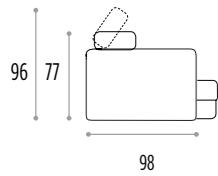

ZOE

POLTRONA
ARMCHAIR