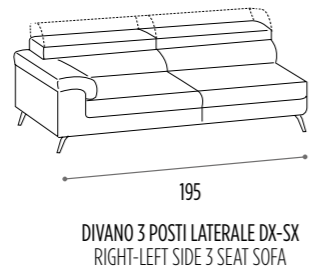

CUSCINI DECOR OPTIONAL OPTIONAL DECOR CUSHIONS

Caratteristiche Tecniche Mod. TAO

Tao model technical characteristics

Rivestimento completamente sfoderabile
Struttura in legno stagionato e agglomerato
Tamponi struttura in poliuretano espanso indeformabile d 25 kg/m³
Rivestimento struttura in vellutino accoppiato
Molleggio seduta cinghia elastica mm. 80 tesa meccanicamente
Braccioli in poliuretano espanso indeformabile d 21 kg/m³ ricoperto in ovatta di poliestere
Cuscini seduta scorrevole o fissa in poliuretano espanso indeformabile D 30 kg/m³ rivestito in ovatta di poliestere
Poggiareni in poliuretano espanso indeformabile D 21 kg/m³ ricoperto in ovatta di poliestere
Schienali reclinabili in poliuretano espanso indeformabile D 18 kg/m³ ricoperto in ovatta di poliestere

COMPLETELY REMOVABLE COVERING

FRAME in seasoned wood and particle board

FRAME FILLERS in non-deformable 25 kg/m³ density polyurethane foam

FRAME COVERING in bonded velvet

Seat SPRINGING with 80 mm mechanically tightened elastic webbing

ARMRESTS in non-deformable 21 kg/m³ density polyurethane foam covered with polyester padding

SLIDING OR FIXED SEAT CUSHIONS in non-deformable 30 kg/m³ density polyurethane foam covered with polyester padding

LUMBAR SUPPORTS in non-deformable 21 kg/m³ density polyurethane foam covered with polyester padding

RECLINING BACKS in non-deformable 18 kg/m³ density polyurethane foam covered with polyester padding