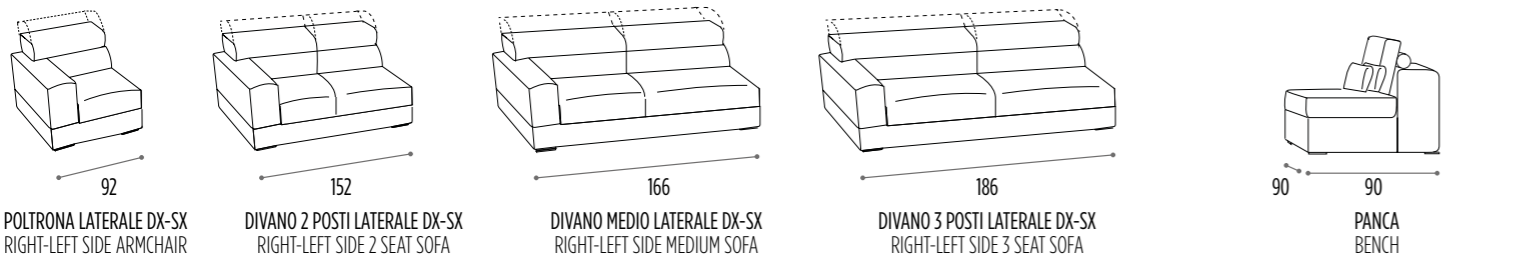

CORTINA

PIEDE EFFETTO SOSPESO
FLOATING EFFECT FOOT

DI SERIE / SERIES

PIEDE IN LEGNO FINITURA WENGE'
WOODEN FOOT WITH WENGE' FINISH

DI SERIE / SERIES

PIEDE METALLO CROMATO
CHROME PLATED METAL FOOT

OPTIONAL

CUSCINI DECOR OPTIONAL
OPTIONAL DECOR CUSHIONS

CARATTERISTICHE TECNICHE mod. CORTINA

Cortina model technical characteristics

Rivestimento completamente sfoderabile

Struttura in legno stagionato e agglomerato

Molleggio Seduta cinghia elastica mm. 80 tesa meccanicamente

Tamponi Struttura in poliuretano espanso indeformabile D 30 kg/m³

Rivestimento Struttura in vellutino accoppiato

Cuscino Seduta parte superiore in poliuretano espanso indeformabile D 25 kg/m³ e parte inferiore in poliuretano espanso indeformabile D 30 kg/m³ ricoperto in ovatta di poliestere

Poggiareni in poliuretano espanso indeformabile D 21 kg/m³ ricoperti in ovatta di poliestere

Schienali Reclinabili in poliuretano espanso indeformabile D 18 kg/m³ ricoperti in ovatta di poliestere

Braccioli in poliuretano espanso indeformabile D 25 kg/m³

Completely removable COVERING

FRAME in seasoned wood and particle board

Seat SPRINGING with 80 mm mechanically tightened elastic webbing

FRAME FILLERS in non-deformable 30 kg/m³ density polyurethane foam

FRAME COVERING in bonded velvet

SEAT CUSHION with upper part in non-deformable 25 kg /m³ density polyurethane foam and lower part in non-deformable 30 kg /m³ density polyurethane foam covered with polyester padding

LUMBAR SUPPORTS in non-deformable 21 kg /m³ density polyurethane foam covered with polyester padding

RECLINING BACKS in non-deformable 18 kg /m³ density polyurethane foam covered with polyester padding

ARMREST in non-deformable 25 kg /m³ density polyurethane