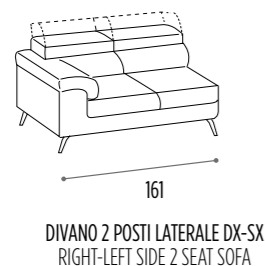

CUSCINI DECOR OPTIONAL OPTIONAL DECOR CUSHIONS

Caratteristiche Tecniche Mod. TAO

Tao model technical characteristics

Rivestimento completamente sfoderabile
Struttura in legno stagionato e agglomerato
Tamponi struttura in poliuretano espanso indeformabile d 25 kg/m³
Rivestimento struttura in vellutino accoppiato
Molleggio seduta cinghia elastica mm. 80 tesa meccanicamente
Braccioli in poliuretano espanso indeformabile d 21 kg/m³ ricoperto in ovatta di poliestere
Cuscini seduta scorrevole o fissa in poliuretano espanso indeformabile D 30 kg/m³ rivestito in ovatta di poliestere
Poggiareni in poliuretano espanso indeformabile D 21 kg/m³ ricoperto in ovatta di poliestere
Schienali reclinabili in poliuretano espanso indeformabile D 18 kg/m³ ricoperto in ovatta di poliestere

COMPLETELY REMOVABLE COVERING

FRAME in seasoned wood and particle board

FRAME FILLERS in non-deformable 25 kg/m³ density polyurethane foam

FRAME COVERING in bonded velvet

Seat SPRINGING with 80 mm mechanically tightened elastic webbing

ARMRESTS in non-deformable 21 kg/m³ density polyurethane foam covered with polyester padding

SLIDING OR FIXED SEAT CUSHIONS in non-deformable 30 kg/m³ density polyurethane foam covered with polyester padding

LUMBAR SUPPORTS in non-deformable 21 kg/m³ density polyurethane foam covered with polyester padding

RECLINING BACKS in non-deformable 18 kg/m³ density polyurethane foam covered with polyester padding