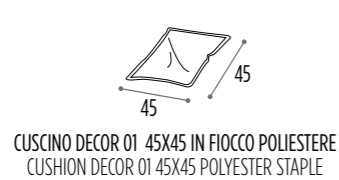

CUSCINI DECOR OPTIONAL OPTIONAL DECOR CUSHIONS

Caratteristiche Tecniche Mod. TAO

Tao model technical characteristics

Rivestimento completamente sfoderabile
Struttura in legno stagionato e agglomerato
Tamponi struttura in poliuretano espanso indeformabile d 25 kg/m³
Rivestimento struttura in vellutino accoppiato
Molleggio seduta cinghia elastica mm. 80 tesa meccanicamente
Braccioli in poliuretano espanso indeformabile d 21 kg/m³ ricoperto in ovatta di poliestere
Cuscini seduta scorrevole o fissa in poliuretano espanso indeformabile D 30 kg/m³ rivestito in ovatta di poliestere
Poggiareni in poliuretano espanso indeformabile D 21 kg/m³ ricoperto in ovatta di poliestere
Schienali reclinabili in poliuretano espanso indeformabile D 18 kg/m³ ricoperto in ovatta di poliestere

COMPLETELY REMOVABLE COVERING

FRAME in seasoned wood and particle board

FRAME FILLERS in non-deformable 25 kg/m³ density polyurethane foam

FRAME COVERING in bonded velvet

Seat SPRINGING with 80 mm mechanically tightened elastic webbing

ARMRESTS in non-deformable 21 kg/m³ density polyurethane foam covered with polyester padding

SLIDING OR FIXED SEAT CUSHIONS in non-deformable 30 kg/m³ density polyurethane foam covered with polyester padding

LUMBAR SUPPORTS in non-deformable 21 kg/m³ density polyurethane foam covered with polyester padding

RECLINING BACKS in non-deformable 18 kg/m³ density polyurethane foam covered with polyester padding