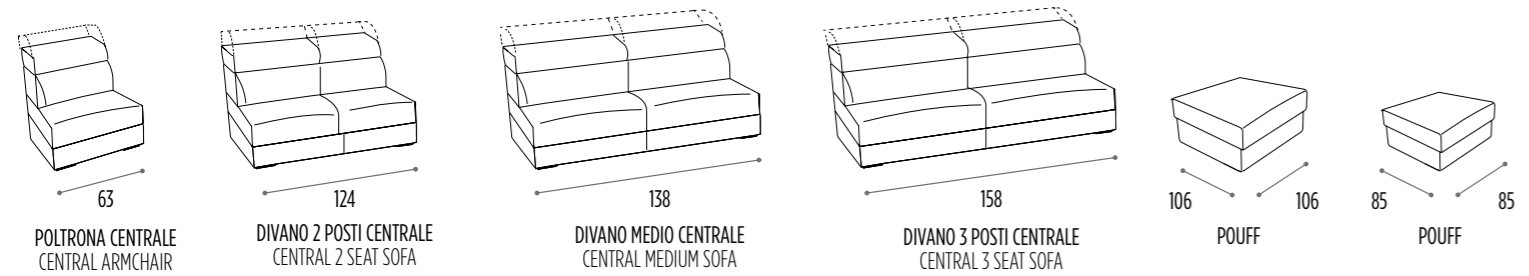

CORTINA

PIEDE EFFETTO SOSPESO
FLOATING EFFECT FOOT

DI SERIE / SERIES

PIEDE IN LEGNO FINITURA WENGE'
WOODEN FOOT WITH WENGE' FINISH

DI SERIE / SERIES

PIEDE METALLO CROMATO
CHROME PLATED METAL FOOT

OPTIONAL

CUSCINI DECOR OPTIONAL
OPTIONAL DECOR CUSHIONS

CARATTERISTICHE TECNICHE mod. CORTINA

Cortina model technical characteristics

Rivestimento completamente sfoderabile

Struttura in legno stagionato e agglomerato

Molleggio Seduta cinghia elastica mm. 80 tesa meccanicamente

Tamponi Struttura in poliuretano espanso indeformabile D 30 kg/m³

Rivestimento Struttura in vellutino accoppiato

Cuscino Seduta parte superiore in poliuretano espanso indeformabile D 25 kg/m³ e parte inferiore in poliuretano espanso indeformabile D 30 kg/m³ ricoperto in ovatta di poliestere

Poggiareni in poliuretano espanso indeformabile D 21 kg/m³ ricoperti in ovatta di poliestere

Schienali Reclinabili in poliuretano espanso indeformabile D 18 kg/m³ ricoperti in ovatta di poliestere

Braccioli in poliuretano espanso indeformabile D 25 kg/m³

Completely removable COVERING

FRAME in seasoned wood and particle board

Seat SPRINGING with 80 mm mechanically tightened elastic webbing

FRAME FILLERS in non-deformable 30 kg/m³ density polyurethane foam

FRAME COVERING in bonded velvet

SEAT CUSHION with upper part in non-deformable 25 kg /m³ density polyurethane foam and lower part in non-deformable 30 kg /m³ density polyurethane foam covered with polyester padding

LUMBAR SUPPORTS in non-deformable 21 kg /m³ density polyurethane foam covered with polyester padding

RECLINING BACKS in non-deformable 18 kg /m³ density polyurethane foam covered with polyester padding

ARMREST in non-deformable 25 kg /m³ density polyurethane