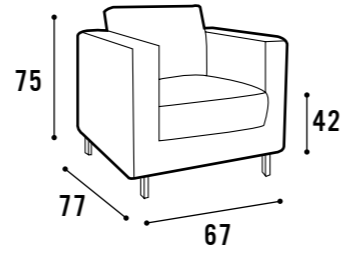

jazz

POLTRONCINA
ARMCHAIR

PIEDI IN METALLO CROMATO
FEET IN CHROME-PLATED METAL