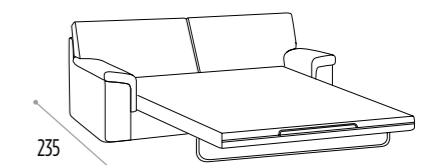

172  
DIVANO 3 POSTI LATERALE DX-SX  
RIGHT-LEFT SIDE 3 SEAT SOFA

160  
PENISOLA DX-SX  
RIGHT-LEFT SIDE CHAISE LONGUE

97  
ANGOLO  
CORNER

250  
DIVANO MAXI REVERSIBILE  
MAXI SOFA REVERSIBLE

235  
DIVANO LETTO 2 POSTI - MATERASSO IN GOMMA CM. 180X103X H.7  
2 SEAT SOFA - MATTRESS RUBBER CM. 180X103X H.7