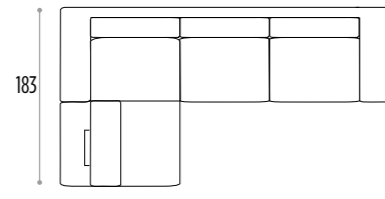

183  
240  
**DIVANO MAXI REVERSIBILE CON PANCA**  
MAXI SOFA REVERSIBLE WITH BENCH

235  
**DIVANO LETTO 2 POSTI - MATERASSO IN GOMMA CM.**  
180X103X H.7  
2 SEAT SOFA - MATTRESS RUBBER CM. 180X103XH.7