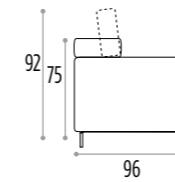

LEO

- COMPLETAMENTE SFODERABILE. / FULLY REMOVABLE COVERS.
- STRUTTURA IN LEGNO STAGIONATO, CON TAMPONAMENTI IN AGGLOMERATO DI LEGNO FACILMENTE RICICLABILE E BIODEGRADABILE ECOCOMPATIBILE. / STRUCTURE IN SEASONED WOOD WITH INFILLING IN WOOD AGGLOMERATE: RECYCLABLE, BIODEGRADABLE AND ECO-FRIENDLY.
- MOLLEGGIO DI SEDUTA CON NASTRO ELASTICO DA MM 80 TESO MECCANICAMENTE. / SEAT SPRING SYSTEM FEATURING 80 MM MECHANICALLY STRETCHED ELASTIC BAND.
- CUSCINI DI SEDUTA IN POLIURETANO ESPANSO DENSITÀ 28 KG/M³ ELASTICA INDEFORMABILE E OVATTA DI POLIESTERE. / SEAT CUSHIONS IN ELASTIC AND NON-DEFORMABLE POLYURETHANE FOAM WITH POLYESTER PADDING, DENSITY 28KG/M³.
- CUSCINI SPALLIERA IN POLIURETANO ESPANSO INDEFORMABILE E OVATTA DI POLIESTERE. / BACK CUSHIONS IN NON-DEFORMABLE POLYURETHANE FOAM WITH POLYESTER PADDING.
- DI SERIE - PIEDINI EFFETTO SOSPESO / OPTIONAL - PIEDINI IN LEGNO VERNICIATO COLORE ALLUMINIO SATINATO RETTANGOLARE O ROTONDO / STANDARD FEET SUSPENDED EFFECT / OPTIONAL - FEET IN LACQUERED WOOD, WITH SATIN ALUMINUM FINISHES, RECTANGULAR OR ROUND

(DI SERIE)

PIEDINI EFFETTO
SOSPESO
FEET SUSPENDED EFFECT

(OPTIONAL)

PIEDE IN LEGNO VERNICIATO ROTONDO
IN FINITURA ALLUMINIO SATINATO
ROUND FEET IN LACQUERED WOOD,
WITH SATIN ALUMINUM FINISHES

(OPTIONAL)

PIEDE IN LEGNO VERNICIATO RETTANGOLARE
IN FINITURA ALLUMINIO SATINATO
RECTANGULAR FEET IN LACQUERED WOOD,
WITH SATIN ALUMINUM FINISHES

MARTINA