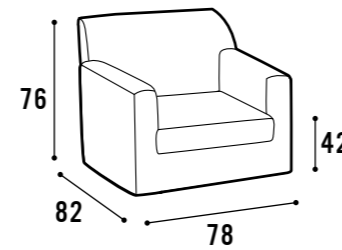

zana

POLTRONCINA
ARMCHAIR

PIEDI IN LEGNO FINITURA
WENGÉ O ALLUMINIO SATINATO
FEET IN WOOD WITH WENGE
OR SATIN ALUMINIUM FINISHES