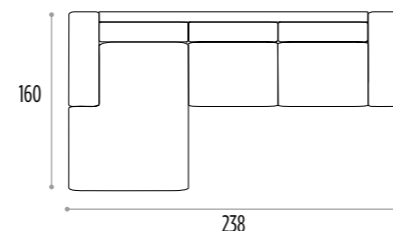

POUF "LUNA"  
POUF "LUNA"

TERMINALE AD ANGOLO DX-SX  
RIGHT-LEFT TERMINAL CORNER

DIVANO LETTO 2 POSTI - MATERASSO CM 180X103X H.7  
2 SEAT SOFA BED - MATTRESS DIMENSIONS 180X103X H.7

DIVANO LETTO 3 POSTI - MATERASSO CM 180X133X H.7  
3 SEAT SOFA BED - MATTRESS DIMENSIONS 180X133X H.7