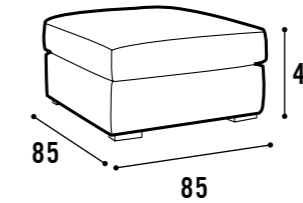

jazz

POLTRONCINA
ARMCHAIR

PIEDI IN METALLO CROMATO
FEET IN CHROME-PLATED METAL

aloe rotondo

aurora

POLTRONCINA
ARMCHAIR

PIEDI IN LEGNO TINTO
IN NOCE SCURO
FEET IN DARK WALNUT
PAINTED WOOD

aloe

brenda

POLTRONCINA
ARMCHAIR

PIEDI IN LEGNO TINTO
IN NOCE SCURO
FEET IN DARK WALNUT
PAINTED WOOD

jolly

zana

POLTRONCINA
ARMCHAIR

PIEDI IN LEGNO FINITURA
WENGÉ O ALLUMINIO SATINATO
FEET IN WOOD WITH WENGE
OR SATIN ALUMINIUM FINISHES

tavolo pouf

nexa

POLTRONCINA
ARMCHAIR

PIEDI IN LEGNO FINITURA
WENGÉ O ALLUMINIO SATINATO
FEET IN WOOD WITH WENGE
OR SATIN ALUMINIUM FINISHES

pouf contenitore