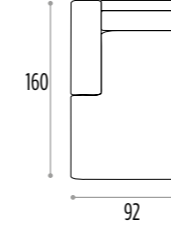

160
PENISOLA DX-SX
RIGHT-LEFT SIDE CHAISE LONGUE