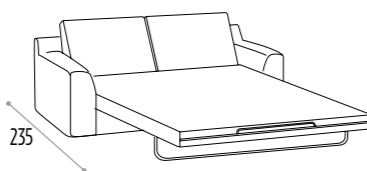

183  
240  
**DIVANO MAXI REVERSIBILE CON PANCA**  
MAXI SOFA REVERSIBLE WITH BENCH

235  
**DIVANO LETTO 2 POSTI - MATERASSO IN GOMMA CM.**  
180X103X H.7  
2 SEAT SOFA - MATTRESS RUBBER CM. 180X103XH.7