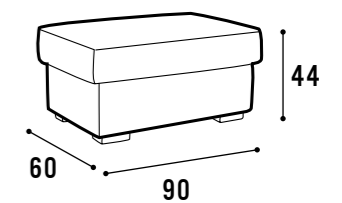

jazz

POLTRONCINA
ARMCHAIR

PIEDI IN METALLO CROMATO
FEET IN CHROME-PLATED METAL

aloe rotondo

aurora

POLTRONCINA
ARMCHAIR

PIEDI IN LEGNO TINTO
IN NOCE SCURO
FEET IN DARK WALNUT
PAINTED WOOD

aloe

brenda

POLTRONCINA
ARMCHAIR

PIEDI IN LEGNO TINTO
IN NOCE SCURO
FEET IN DARK WALNUT
PAINTED WOOD

jolly

zana

POLTRONCINA
ARMCHAIR

PIEDI IN LEGNO FINITURA
WENGÉ O ALLUMINIO SATINATO
FEET IN WOOD WITH WENGE
OR SATIN ALUMINIUM FINISHES

tavolo pouf

nexa

POLTRONCINA
ARMCHAIR

PIEDI IN LEGNO FINITURA
WENGÉ O ALLUMINIO SATINATO
FEET IN WOOD WITH WENGE
OR SATIN ALUMINIUM FINISHES

pouf contenitore