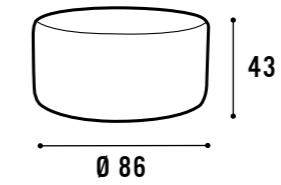

aloe rotondo