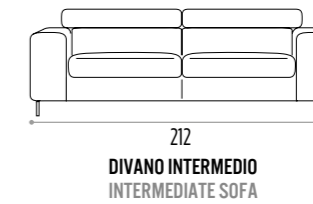

212
DIVANO INTERMEDIO
INTERMEDIATE SOFA