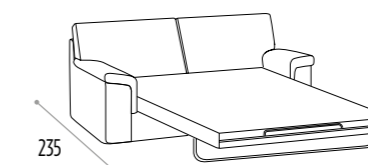

172  
DIVANO 3 POSTI LATERALE DX-SX  
RIGHT-LEFT SIDE 3 SEAT SOFA

160  
PENISOLA DX-SX  
RIGHT-LEFT SIDE CHAISE LONGUE

97  
ANGOLO  
CORNER

250  
DIVANO MAXI REVERSIBILE  
MAXI SOFA REVERSIBLE

235  
DIVANO LETTO 2 POSTI - MATERASSO IN GOMMA CM. 180X103X H.7  
2 SEAT SOFA - MATTRESS RUBBER CM. 180X103X H.7