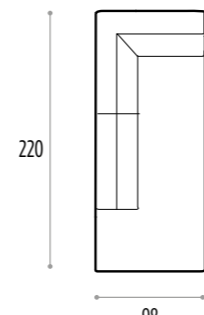

LEO

- COMPLETAMENTE SFODERABILE. / FULLY REMOVABLE COVERS.
- STRUTTURA IN LEGNO STAGIONATO, CON TAMPONAMENTI IN AGGLOMERATO DI LEGNO FACILMENTE RICICLABILE E BIODEGRADABILE ECOCOMPATIBILE. / STRUCTURE IN SEASONED WOOD WITH INFILLING IN WOOD AGGLOMERATE: RECYCLABLE, BIODEGRADABLE AND ECO-FRIENDLY.
- MOLLEGGIO DI SEDUTA CON NASTRO ELASTICO DA MM 80 TESO MECCANICAMENTE. / SEAT SPRING SYSTEM FEATURING 80 MM MECHANICALLY STRETCHED ELASTIC BAND.
- CUSCINI DI SEDUTA IN POLIURETANO ESPANSO DENSITÀ 28 KG/M³ ELASTICA INDEFORMABILE E OVATTA DI POLIESTERE. / SEAT CUSHIONS IN ELASTIC AND NON-DEFORMABLE POLYURETHANE FOAM WITH POLYESTER PADDING, DENSITY 28KG/M³.
- CUSCINI SPALLIERA IN POLIURETANO ESPANSO INDEFORMABILE E OVATTA DI POLIESTERE. / BACK CUSHIONS IN NON-DEFORMABLE POLYURETHANE FOAM WITH POLYESTER PADDING.
- DI SERIE - PIEDINI EFFETTO SOSPESO / OPTIONAL - PIEDINI IN LEGNO VERNICIATO COLORE ALLUMINIO SATINATO RETTANGOLARE O ROTONDO / STANDARD FEET SUSPENDED EFFECT / OPTIONAL - FEET IN LACQUERED WOOD, WITH SATIN ALUMINUM FINISHES, RECTANGULAR OR ROUND

(DI SERIE)

PIEDINI EFFETTO
SOSPESO
FEET SUSPENDED EFFECT

(OPTIONAL)

PIEDE IN LEGNO VERNICIATO ROTONDO
IN FINITURA ALLUMINIO SATINATO
ROUND FEET IN LACQUERED WOOD,
WITH SATIN ALUMINUM FINISHES

(OPTIONAL)

PIEDE IN LEGNO VERNICIATO RETTANGOLARE
IN FINITURA ALLUMINIO SATINATO
RECTANGULAR FEET IN LACQUERED WOOD,
WITH SATIN ALUMINUM FINISHES

MARTINA