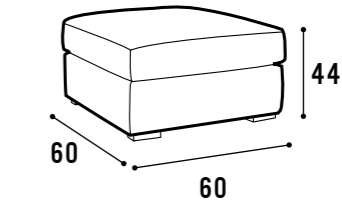

jazz

POLTRONCINA
ARMCHAIR

PIEDI IN METALLO CROMATO
FEET IN CHROME-PLATED METAL

aloe rotondo

aurora

POLTRONCINA
ARMCHAIR

PIEDI IN LEGNO TINTO
IN NOCE SCURO
FEET IN DARK WALNUT
PAINTED WOOD

aloe

brenda

POLTRONCINA
ARMCHAIR

PIEDI IN LEGNO TINTO
IN NOCE SCURO
FEET IN DARK WALNUT
PAINTED WOOD

jolly

zana

POLTRONCINA
ARMCHAIR

PIEDI IN LEGNO FINITURA
WENGÉ O ALLUMINIO SATINATO
FEET IN WOOD WITH WENGE
OR SATIN ALUMINIUM FINISHES

tavolo pouf

nexa

POLTRONCINA
ARMCHAIR

PIEDI IN LEGNO FINITURA
WENGÉ O ALLUMINIO SATINATO
FEET IN WOOD WITH WENGE
OR SATIN ALUMINIUM FINISHES

pouf contenitore