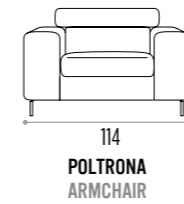

LEO

- COMPLETAMENTE SFODERABILE. / FULLY REMOVABLE COVERS.
- STRUTTURA IN LEGNO STAGIONATO, CON TAMPONAMENTI IN AGGLOMERATO DI LEGNO FACILMENTE RICICLABILE E BIODEGRADABILE ECOCOMPATIBILE. / STRUCTURE IN SEASONED WOOD WITH INFILLING IN WOOD AGGLOMERATE: RECYCLABLE, BIODEGRADABLE AND ECO-FRIENDLY.
- MOLLEGGIO DI SEDUTA CON NASTRO ELASTICO DA MM 80 TESO MECCANICAMENTE. / SEAT SPRING SYSTEM FEATURING 80 MM MECHANICALLY STRETCHED ELASTIC BAND.
- CUSCINI DI SEDUTA IN POLIURETANO ESPANSO DENSITÀ 28 KG/M³ ELASTICA INDEFORMABILE E OVATTA DI POLIESTERE. / SEAT CUSHIONS IN ELASTIC AND NON-DEFORMABLE POLYURETHANE FOAM WITH POLYESTER PADDING, DENSITY 28KG/M³.
- CUSCINI SPALLIERA IN POLIURETANO ESPANSO INDEFORMABILE E OVATTA DI POLIESTERE. / BACK CUSHIONS IN NON-DEFORMABLE POLYURETHANE FOAM WITH POLYESTER PADDING.
- DI SERIE - PIEDINI EFFETTO SOSPESO / OPTIONAL - PIEDINI IN LEGNO VERNICIATO COLORE ALLUMINIO SATINATO RETTANGOLARE O ROTONDO / STANDARD FEET SUSPENDED EFFECT / OPTIONAL - FEET IN LACQUERED WOOD, WITH SATIN ALUMINUM FINISHES, RECTANGULAR OR ROUND

(DI SERIE)

PIEDINI EFFETTO
SOSPESO
FEET SUSPENDED EFFECT

(OPTIONAL)

PIEDE IN LEGNO VERNICIATO ROTONDO
IN FINITURA ALLUMINIO SATINATO
ROUND FEET IN LACQUERED WOOD,
WITH SATIN ALUMINUM FINISHES

(OPTIONAL)

PIEDE IN LEGNO VERNICIATO RETTANGOLARE
IN FINITURA ALLUMINIO SATINATO
RECTANGULAR FEET IN LACQUERED WOOD,
WITH SATIN ALUMINUM FINISHES

MARTINA