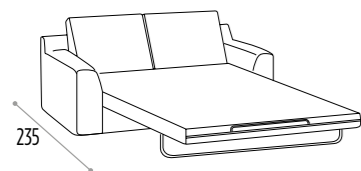

183  
240  
**DIVANO MAXI REVERSIBILE CON PANCA**  
MAXI SOFA REVERSIBLE WITH BENCH

235  
**DIVANO LETTO 2 POSTI - MATERASSO IN GOMMA CM.**  
180X103X H.7  
2 SEAT SOFA - MATTRESS RUBBER CM. 180X103XH.7