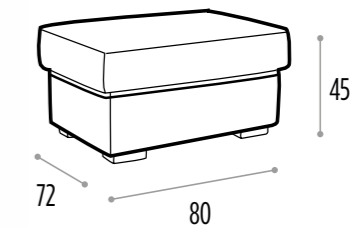

tavolo pouf