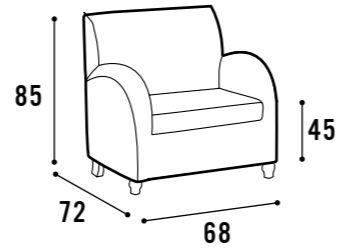

aurora

POLTRONCINA
ARMCHAIR

PIEDI IN LEGNO TINTO
IN NOCE SCURO
FEET IN DARK WALNUT
PAINTED WOOD