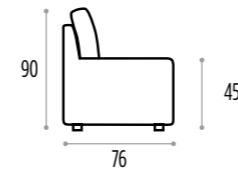

156
DIVANO 2 POSTI
2 SEAT SOFA