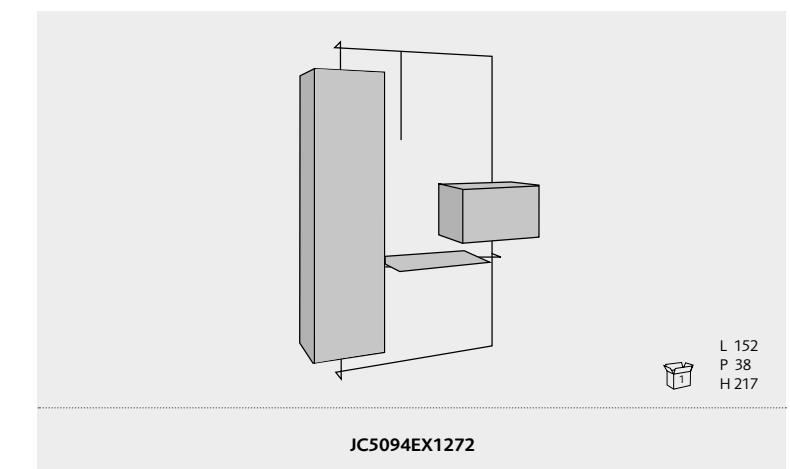

DIMENSIONI E CODICE ARTICOLO / DIMENSION AND ARTICLE CODE

L 152
P 38
H 217

JC5094EX1272