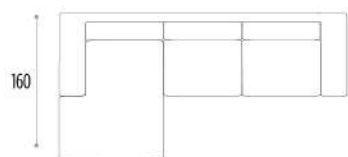

100
POLTRONA
ARMCHAIR

160
DIVANO 2 POSTI
2 SEAT SOFA

200
DIVANO 3 POSTI
3 SEAT SOFA

240
DIVANO MAXI
MAXI SOFA

83
POLTRONA LATERALE DX-SX
RIGHT-LEFT SIDE ARMCHAIR

143
DIVANO 2 POSTI LATERALE DX-SX
RIGHT-LEFT SIDE 2 SEAT SOFA

183
DIVANO 3 POSTI LATERALE DX-SX
RIGHT-LEFT SIDE 3 SEAT SOFA

160
87
PENISOLA DX-SX
RIGHT-LEFT SIDE CHAISE LONGUE

97
ANGOLO
CORNER

90
PANCA
BENCH

160
240
DIVANO MAXI REVERSIBILE
MAXI SOFA REVERSIBLE

183
240
DIVANO MAXI REVERSIBILE CON PANCA
MAXI SOFA REVERSIBLE WITH BENCH

poggiatesta
headrest

235
DIVANO LETTO 2 POSTI - MATERASSO IN GOMMA CM.
180X103X H.7
2 SEAT SOFA - MATTRESS RUBBER CM. 180X103XH.7

235
DIVANO LETTO 3 POSTI - MATERASSO IN GOMMA CM.
180X140X H.7
3 SEAT SOFA - MATTRESS RUBBER CM. 180X140XH.7