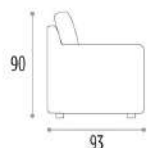

100
POLTRONA
ARMCHAIR

160
DIVANO 2 POSTI
2 SEAT SOFA

200
DIVANO 3 POSTI
3 SEAT SOFA

240
DIVANO MAXI
MAXI SOFA

83
POLTRONA LATERALE DX-SX
RIGHT-LEFT SIDE ARMCHAIR

143
DIVANO 2 POSTI LATERALE DX-SX
RIGHT-LEFT SIDE 2 SEAT SOFA

183
DIVANO 3 POSTI LATERALE DX-SX
RIGHT-LEFT SIDE 3 SEAT SOFA

160
87
PENISOLA DX-SX
RIGHT-LEFT SIDE CHAISE LONGUE

97
ANGOLO
CORNER

90
PANCA
BENCH

160
240
DIVANO MAXI REVERSIBILE
MAXI SOFA REVERSIBLE

183
240
DIVANO MAXI REVERSIBILE CON PANCA
MAXI SOFA REVERSIBLE WITH BENCH

poggiatesta
headrest

235
DIVANO LETTO 2 POSTI - MATERASSO IN GOMMA CM.
180X103X H.7
2 SEAT SOFA - MATTRESS RUBBER CM. 180X103XH.7

235
DIVANO LETTO 3 POSTI - MATERASSO IN GOMMA CM.
180X140X H.7
3 SEAT SOFA - MATTRESS RUBBER CM. 180X140XH.7