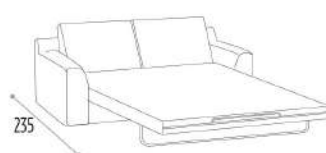

100
POLTRONA
ARMCHAIR

160
DIVANO 2 POSTI
2 SEAT SOFA

200
DIVANO 3 POSTI
3 SEAT SOFA

240
DIVANO MAXI
MAXI SOFA

83
POLTRONA LATERALE DX-SX
RIGHT-LEFT SIDE ARMCHAIR

143
DIVANO 2 POSTI LATERALE DX-SX
RIGHT-LEFT SIDE 2 SEAT SOFA

183
DIVANO 3 POSTI LATERALE DX-SX
RIGHT-LEFT SIDE 3 SEAT SOFA

160
87
PENISOLA DX-SX
RIGHT-LEFT SIDE CHAISE LONGUE

97
ANGOLO
CORNER

90
PANCA
BENCH

160
240
DIVANO MAXI REVERSIBILE
MAXI SOFA REVERSIBLE

183
240
DIVANO MAXI REVERSIBILE CON PANCA
MAXI SOFA REVERSIBLE WITH BENCH

poggiatesta
headrest

235
DIVANO LETTO 2 POSTI - MATERASSO IN GOMMA CM.
180X103X H.7
2 SEAT SOFA - MATTRESS RUBBER CM. 180X103XH.7

235
DIVANO LETTO 3 POSTI - MATERASSO IN GOMMA CM.
180X140X H.7
3 SEAT SOFA - MATTRESS RUBBER CM. 180X140XH.7