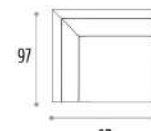

100
POLTRONA
ARMCHAIR

160
DIVANO 2 POSTI
2 SEAT SOFA

200
DIVANO 3 POSTI
3 SEAT SOFA

240
DIVANO MAXI
MAXI SOFA

83
POLTRONA LATERALE DX-SX
RIGHT-LEFT SIDE ARMCHAIR

143
DIVANO 2 POSTI LATERALE DX-SX
RIGHT-LEFT SIDE 2 SEAT SOFA

183
DIVANO 3 POSTI LATERALE DX-SX
RIGHT-LEFT SIDE 3 SEAT SOFA

160
87
PENISOLA DX-SX
RIGHT-LEFT SIDE CHAISE LONGUE

97
ANGOLO
CORNER

90
PANCA
BENCH

160
240
DIVANO MAXI REVERSIBILE
MAXI SOFA REVERSIBLE

183
240
DIVANO MAXI REVERSIBILE CON PANCA
MAXI SOFA REVERSIBLE WITH BENCH

poggiatesta
headrest

235
DIVANO LETTO 2 POSTI - MATERASSO IN GOMMA CM.
180X103X H.7
2 SEAT SOFA - MATTRESS RUBBER CM. 180X103XH.7

235
DIVANO LETTO 3 POSTI - MATERASSO IN GOMMA CM.
180X140X H.7
3 SEAT SOFA - MATTRESS RUBBER CM. 180X140XH.7