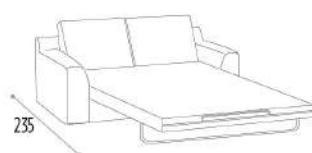

100
POLTRONA
ARMCHAIR

160
DIVANO 2 POSTI
2 SEAT SOFA

200
DIVANO 3 POSTI
3 SEAT SOFA

240
DIVANO MAXI
MAXI SOFA

83
POLTRONA LATERALE DX-SX
RIGHT-LEFT SIDE ARMCHAIR

143
DIVANO 2 POSTI LATERALE DX-SX
RIGHT-LEFT SIDE 2 SEAT SOFA

183
DIVANO 3 POSTI LATERALE DX-SX
RIGHT-LEFT SIDE 3 SEAT SOFA

160
87
PENISOLA DX-SX
RIGHT-LEFT SIDE CHAISE LONGUE

97
ANGOLO
CORNER

90
PANCA
BENCH

160
240
DIVANO MAXI REVERSIBILE
MAXI SOFA REVERSIBLE

183
240
DIVANO MAXI REVERSIBILE CON PANCA
MAXI SOFA REVERSIBLE WITH BENCH

poggiatesta
headrest

235
DIVANO LETTO 2 POSTI - MATERASSO IN GOMMA CM.
180X103X H.7
2 SEAT SOFA - MATTRESS RUBBER CM. 180X103XH.7

235
DIVANO LETTO 3 POSTI - MATERASSO IN GOMMA CM.
180X140X H.7
3 SEAT SOFA - MATTRESS RUBBER CM. 180X140XH.7