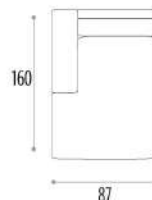

100
POLTRONA
ARMCHAIR

160
DIVANO 2 POSTI
2 SEAT SOFA

200
DIVANO 3 POSTI
3 SEAT SOFA

240
DIVANO MAXI
MAXI SOFA

83
POLTRONA LATERALE DX-SX
RIGHT-LEFT SIDE ARMCHAIR

143
DIVANO 2 POSTI LATERALE DX-SX
RIGHT-LEFT SIDE 2 SEAT SOFA

183
DIVANO 3 POSTI LATERALE DX-SX
RIGHT-LEFT SIDE 3 SEAT SOFA

160
87
PENISOLA DX-SX
RIGHT-LEFT SIDE CHAISE LONGUE

97
ANGOLO
CORNER

90
PANCA
BENCH

160
240
DIVANO MAXI REVERSIBILE
MAXI SOFA REVERSIBLE

183
240
DIVANO MAXI REVERSIBILE CON PANCA
MAXI SOFA REVERSIBLE WITH BENCH

poggiatesta
headrest

235
DIVANO LETTO 2 POSTI - MATERASSO IN GOMMA CM.
180X103X H.7
2 SEAT SOFA - MATTRESS RUBBER CM. 180X103XH.7

235
DIVANO LETTO 3 POSTI - MATERASSO IN GOMMA CM.
180X140X H.7
3 SEAT SOFA - MATTRESS RUBBER CM. 180X140XH.7