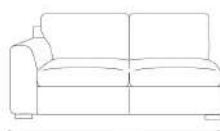

100
POLTRONA
ARMCHAIR

160
DIVANO 2 POSTI
2 SEAT SOFA

200
DIVANO 3 POSTI
3 SEAT SOFA

240
DIVANO MAXI
MAXI SOFA

83
POLTRONA LATERALE DX-SX
RIGHT-LEFT SIDE ARMCHAIR

143
DIVANO 2 POSTI LATERALE DX-SX
RIGHT-LEFT SIDE 2 SEAT SOFA

183
DIVANO 3 POSTI LATERALE DX-SX
RIGHT-LEFT SIDE 3 SEAT SOFA

160
87
PENISOLA DX-SX
RIGHT-LEFT SIDE CHAISE LONGUE

97
ANGOLO
CORNER

90
PANCA
BENCH

160
240
DIVANO MAXI REVERSIBILE
MAXI SOFA REVERSIBLE

183
240
DIVANO MAXI REVERSIBILE CON PANCA
MAXI SOFA REVERSIBLE WITH BENCH

poggiatesta
headrest

235
DIVANO LETTO 2 POSTI - MATERASSO IN GOMMA CM.
180X103X H.7
2 SEAT SOFA - MATTRESS RUBBER CM. 180X103XH.7

235
DIVANO LETTO 3 POSTI - MATERASSO IN GOMMA CM.
180X140X H.7
3 SEAT SOFA - MATTRESS RUBBER CM. 180X140XH.7