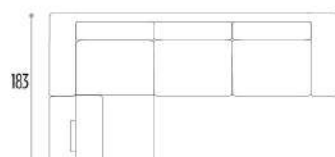

100
POLTRONA
ARMCHAIR

160
DIVANO 2 POSTI
2 SEAT SOFA

200
DIVANO 3 POSTI
3 SEAT SOFA

240
DIVANO MAXI
MAXI SOFA

83
POLTRONA LATERALE DX-SX
RIGHT-LEFT SIDE ARMCHAIR

143
DIVANO 2 POSTI LATERALE DX-SX
RIGHT-LEFT SIDE 2 SEAT SOFA

183
DIVANO 3 POSTI LATERALE DX-SX
RIGHT-LEFT SIDE 3 SEAT SOFA

160
87
PENISOLA DX-SX
RIGHT-LEFT SIDE CHAISE LONGUE

97
ANGOLO
CORNER

90
PANCA
BENCH

160
240
DIVANO MAXI REVERSIBILE
MAXI SOFA REVERSIBLE

183
240
DIVANO MAXI REVERSIBILE CON PANCA
MAXI SOFA REVERSIBLE WITH BENCH

poggiatesta
headrest

235
DIVANO LETTO 2 POSTI - MATERASSO IN GOMMA CM.
180X103X H.7
2 SEAT SOFA - MATTRESS RUBBER CM. 180X103XH.7

235
DIVANO LETTO 3 POSTI - MATERASSO IN GOMMA CM.
180X140X H.7
3 SEAT SOFA - MATTRESS RUBBER CM. 180X140XH.7