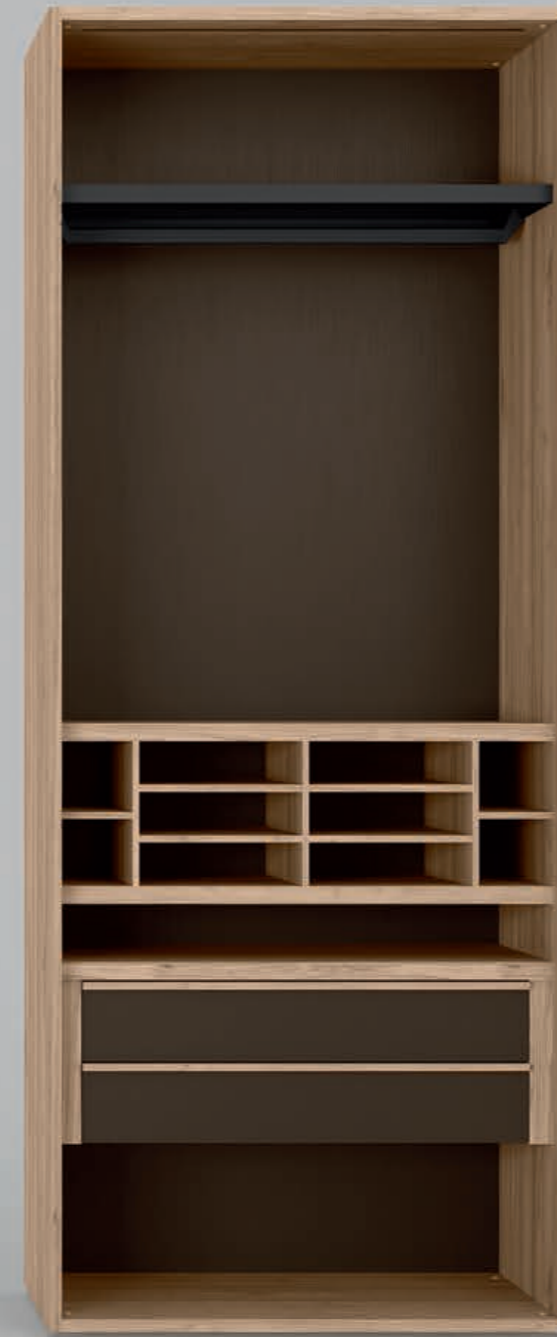

Cassa interna in Noce Gold con schiena e frontali cassetti in Bronzo Spazzolato.

Internal carcass in Noce Gold with back panel and drawer fronts in Bronzo Spazzolato.