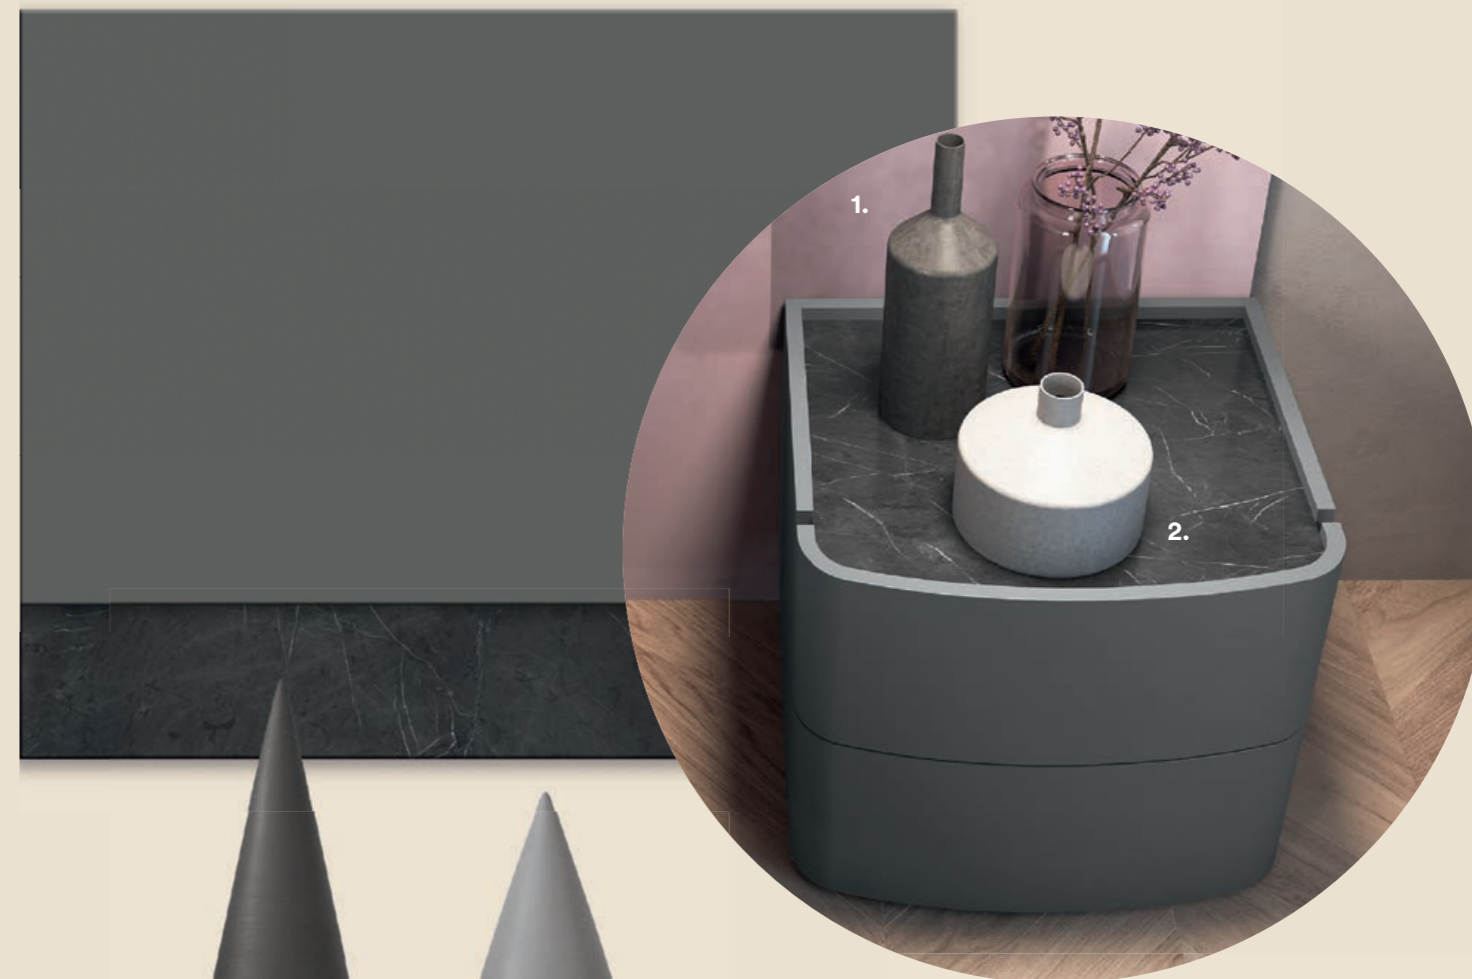

Idea Decor

1. Silos large nero vaso / vase
2. Silos small bianco vaso / vase
3. Marvel rombi grigio tappeto / rug
4. Jasper lampada / lamp
5. Bridge set 2 coni in ceramica / set of 2 cones in ceramic