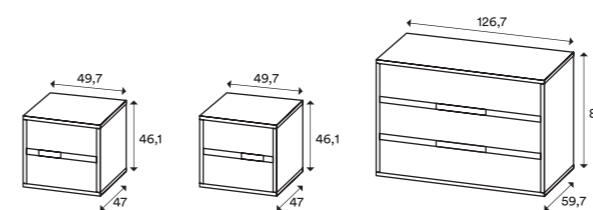

Clever

Spessore top, fianchi e facciate cassetti 18mm. Finiture casse e frontali: Nobilitato. Maniglia gola personalizzabile nei colori Laccato opaco.

18-mm thick top, side panels and drawer fronts. Carcase and front finishes: Melamine faced. Groove handle customisable in matt Lacquered colours.