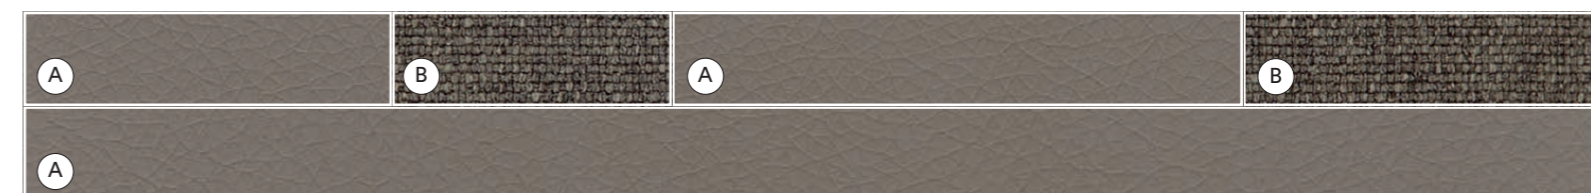

Configurazioni letto Vanity / Vanity bed configurations

(A) JENNY EBONY (B) TAPE TENDA

(A) JENNY CIMENT (B) JENNY ROOT

(A) TAPE CRETA (B) TAPE FUMO

(A) TAPE TORTORA (B) TAPE SETA

(A) TAPE FUMO (B) JENNY CINDER