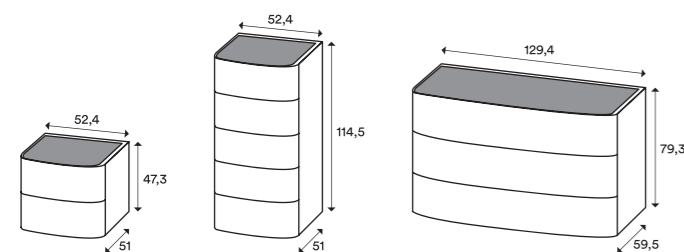

Oliver

Spessore top, fianchi e facciate cassetti 18mm.
Finiture casse e frontali: Laccato opaco.
Finiture top: Nobilitato, Laccato opaco, Gres.

18-mm thick top, side panels and drawer fronts.
Carcase and front finishes: matt Lacquered.
Top finishes: Melamine-faced, matt Lacquered, stoneware.