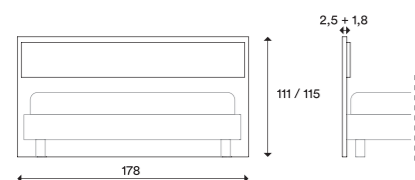

The Sunset headboard and its insert are available in Melamine. The net can be fixed, lifting with slats or lifting and moving with slats. It can be combined with Alfa, Sigma and Omega bed frames in melamine.