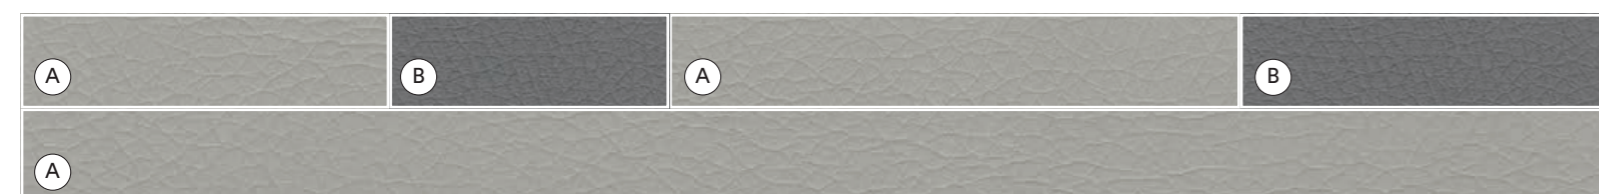

(A) TAPE CRETA (B) TAPE FUMO