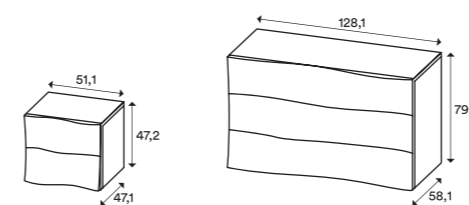

Onda

Spessore top 18mm, fianchi 25mm, facciate cassetti 40mm.
Finiture casse e frontali: Laccato opaco.

18-mm thick top, 25-mm thick side panels and 40-mm thick drawer fronts.
Carcase and front finishes: matt Lacquered.