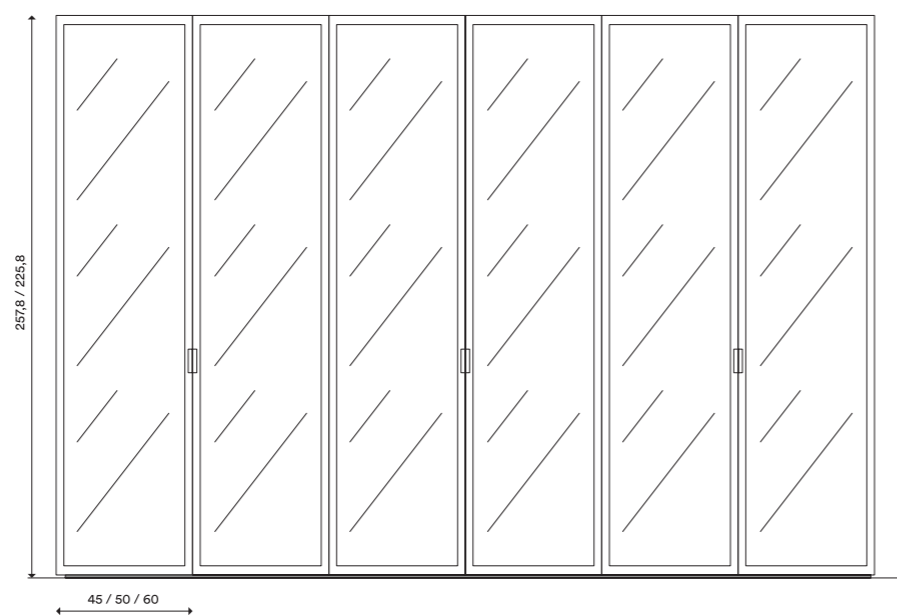

Ante battenti

Sunrise

Anta battente telaio alluminio e vetro, sp. 29mm

Hinged door aluminium and glass frame, th. 29mm

L'anta Sunrise è composta da un telaio alluminio in finitura Carbon grey, a cui si possono abbinare i vetri Ombra fumè e Stop-sol. La maniglia è integrata nel telaio.

The Sunrise door consists of an aluminium frame with Carbon grey finish which can be combined with Ombra fumè, Stop-sol glass. The handle is integrated in the frame.

TELAIO ALLUMINIO
ALUMINIUM FRAME

CG8X CARBON
GREY

VETRI PER TELAIO ALLUMINIO
GLASS PANES FOR ALUMINIUM FRAME

OF4B OMBRA
FUMÉ

ST6P STOP-SOL