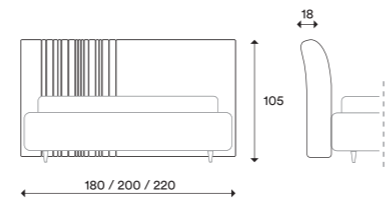

Evoque

Letto imbottito sfoderabile con cuciture in tinta, con rete fissa, rete alzante a doghe, rete alzante e traslante a doghe. In abbinamento ai giroletti Eco Plus e Arc.

Padded bed with removable cover and matching stitching, with fixed bed frame; slatted height-adjustable bed frame; slatted height-adjustable and side-shifting bed frame. Combined with the Eco Plus and Arc bed bases.