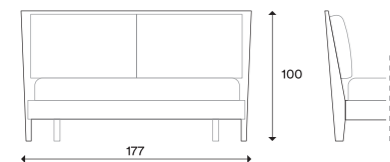

Lancia Soft

La testata Lancia Soft, con rete fissa, è disponibile in 5 finiture Nobilitato e Laccato opaco. Può essere abbinata ai giroletti Sigma Soft e Omega Soft in Nobilitato e Laccato opaco. I cuscini applicati alla testata sono disponibili in vari tessuti.

The Lancia Soft headboard, with fixed base, is available in 5 Melamine and matt Lacquered finishes. It can be combined with Sigma Soft and Omega Soft bed frames in Melamine and matt Lacquer. The cushions applied to the headboard are available in various fabrics.