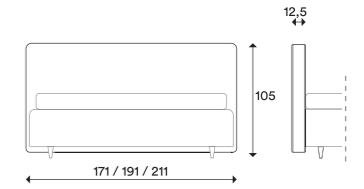

Padded bed with removable cover and fixed bed frame; slatted height-adjustable bed frame; slatted height-adjustable and sideshifting bed frame. The outer piping can be customised in the colours of the range of chosen covers. Combined with the Eco and Eco Plus bed bases.