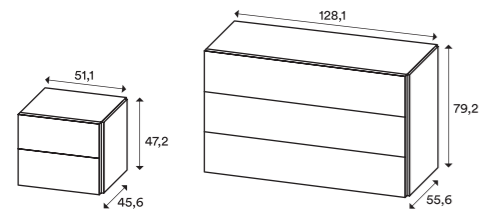

Leader

Spessore top 18mm, fianchi e facciate cassetti 25mm, facciate cassetti con inserto 25 / 18mm. Finiture casse e frontali: Nobilitato, Laccato opaco. Finiture inserto: Nobilitato, Laccato opaco e Laccato lucido.

18-mm thick top, side panels and 25-mm drawer fronts with 25/18-mm insert. Carcase and front panel finishes: Melamine-faced, matt Lacquered. Insert finishes: Melamine-faced, matt Lacquered and glossy Lacquered.