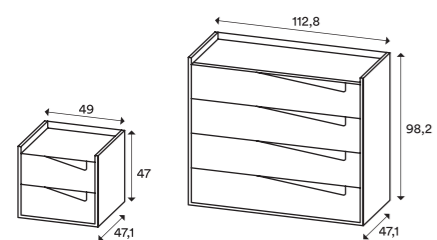

Fashion

Spessore top e fianchi 14mm, facciate cassetti 18mm. Finiture casse e frontali: Nobilitato. Maniglia gola Laccata opaca in tinta con il frontale.

14-mm thick top and side panels, 18-mm thick drawer fronts. Carcase and front panel finishes: Melamine faced. Matt Lacquered groove handle in colour matching the front panel.