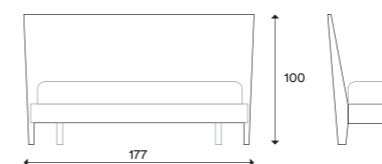

Lancia

La testata Lancia, con rete fissa, è disponibile in 5 finiture Nobilitato e Laccato opaco. Può essere abbinata ai giroletti Sigma e Omega in Nobilitato e Laccato opaco.

The Lancia headboard, with fixed base, is available in 5 melamine and matt Lacquered finishes. It can be combined with Sigma and Omega bed frames in Melamine and matt Lacquer.