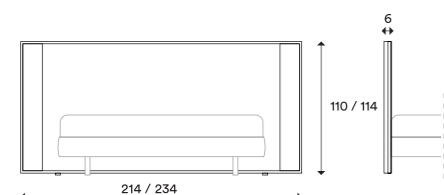

The Pure headboard, with fixed bed base, lifting slatted bed base or lifting and translating slatted bed base, is available in Melamine. It consists of three parts: front panel, side panels and frame; the side panels and the frame can be tone on tone or contrasting. It can be combined with Alfa, Sigma and Omega bed frames in melamine.