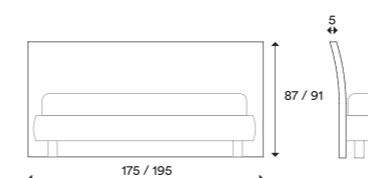

Miraggio

La testata Miraggio, con rete fissa, rete alzante a doghe o rete alzante e traslante a doghe, è disponibile in Nobilitato e Laccato opaco. Può essere abbinata ai giroletti: Alfa in nobilitato, Sierra in Laccato opaco, Sigma e Omega in Nobilitato e Laccato opaco.

The Miraggio headboard, with fixed base, lifting slatted base or lifting and translating slatted base, is available in Melamine and matt Lacquer. It can be combined with bed frames: Alfa in melamine, Sierra in matt Lacquered, Sigma and Omega in Melamine and matt Lacquered.