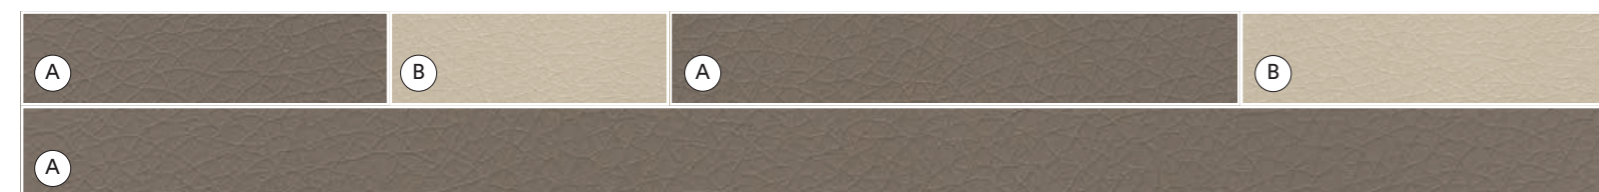

Configurazioni letto Vanity / Vanity bed configurations

(A) JENNY EBONY (B) TAPE TENDA

(A) JENNY CIMENT (B) JENNY ROOT

(A) TAPE CRETA (B) TAPE FUMO

(A) TAPE TORTORA (B) TAPE SETA

(A) TAPE FUMO (B) JENNY CINDER