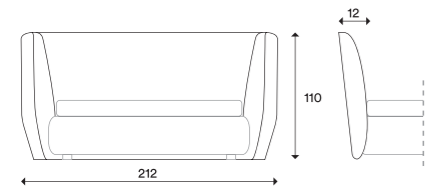

Padded bed with removable cover and matching stitching, with fixed bed frame; slatted height-adjustable bed frame; slatted height-adjustable and side-shifting bed frame. The cushion is available in the colours of the range of the fabric chosen for the headboard. Combined with the Eco Plus bed base.