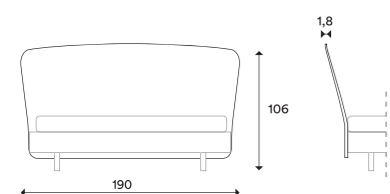

Estel

La testata Estel, con rete fissa, può essere abbinata al giroletto Sierra: disponibile in Laccato opaco.

The Estel headboard, with fixed bed base, can be combined with the Sierra bed frame: available in matt Lacquer.