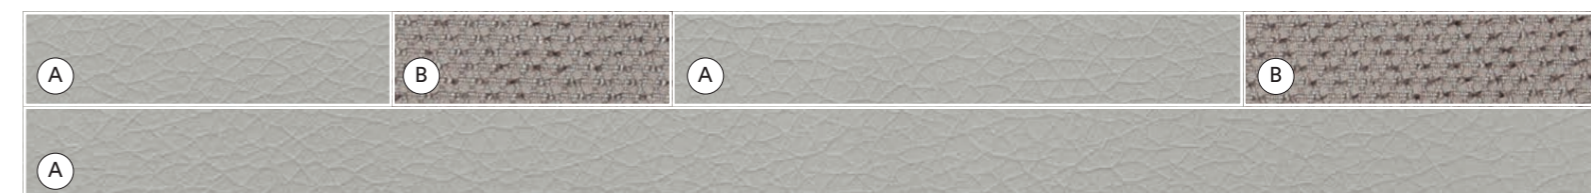

(A) TAPE ARGENTO (B) RITUAL GRIGIO OLIVA