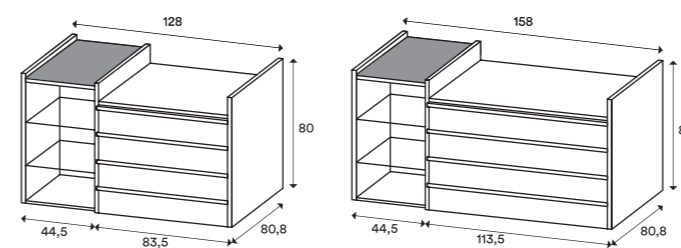

Cassettiera Posh

Spessore top e facciate cassetti 18mm, fianchi 25mm, ripiani in vetro 8mm. Finiture casse e frontali: Nobilitato e Laccato opaco, opzione frontali in vetro Trasparente fumè, opzione top in Gres.

18-mm thick top and drawer fronts, 25-mm thick side panels, 8-mm glass shelves. Carcase and front panel finishes: Melamine-faced and matt Lacquered, optional front panels in clear smoked glass, optional top in stoneware.

NOBILITATO PER CASSA MELAMINE-FACED CARCASE

NOBILITATO MELAMINE-FACED

GRES - PER TOP GRUPPI NOTTE GRES - FOR TOP NIGHT BEDROOM SET

LACCATO OPACO MATT LACQUERED

VETRO GLASS