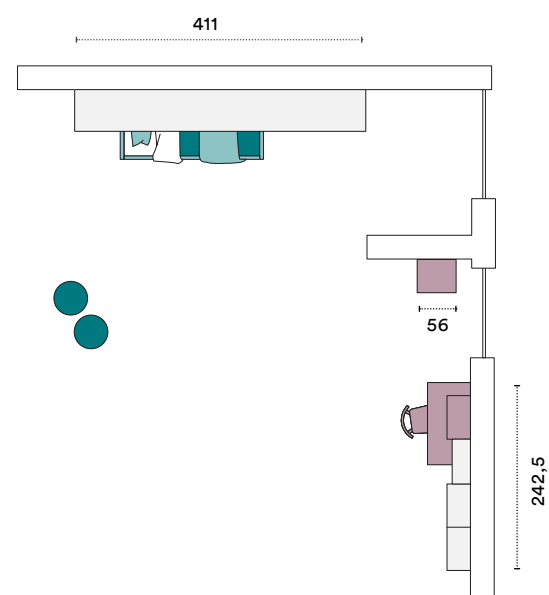

EC07

FINITURE DEI COMPLEMENTI COMPLEMENTS FINISHES

Divano letto/sofa bed Spazio: similpelle Ecochic Fiordaliso

Gruppo/night set Contempo: Orchidea

Pouf tondo/round pouf: Ritual Turchese

Zona studio/study area: Bucaneve e Orchidea

Sedia/chair Noemi: Orchidea

Pomello/knob Auriga: Orchidea