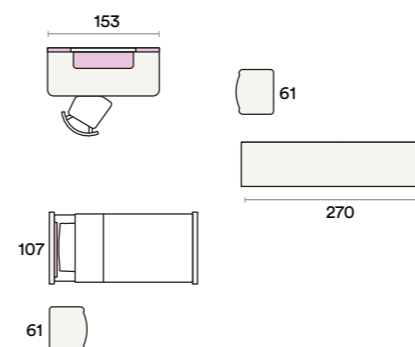

Bucaneve
Orchidea
similpelle Tape Violetto