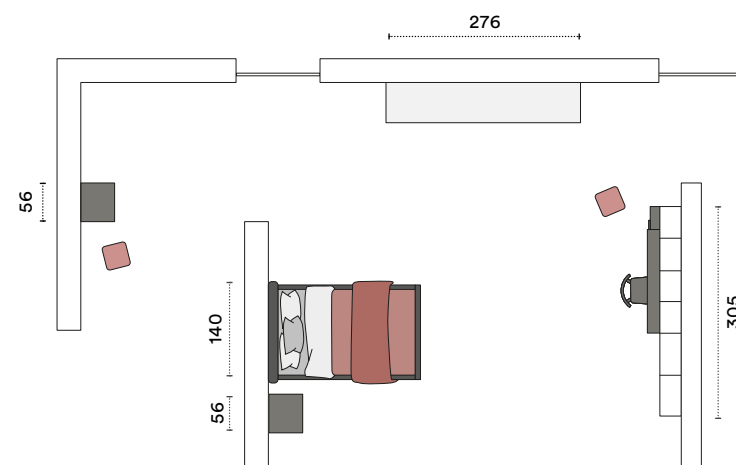

EC03

FINITURE DEI COMPLEMENTI

COMPLEMENTS FINISHES

- **Letto/bed Adagio:** similpelle Ecochic Elephant
- **Gruppo/night set Contempo:** Grigio titanio
- **Armadio battente/wardrobe with hinged door:** Bucaneve
- **Zona studio/study area:** Bucaneve e Grigio titanio
- **Sedia/chair Noemi:** Grigio titanio
- **Pouf Joe:** Jenny Nox e Jenny Greystone
- **Maniglia/handle Opus:** Cinder