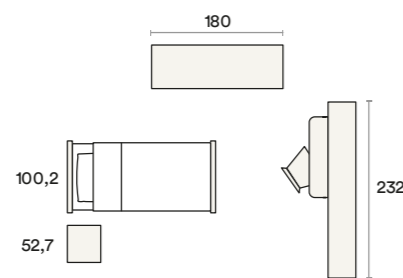

Bucaneve

AC 210