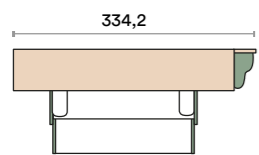

Magnolia
Agave