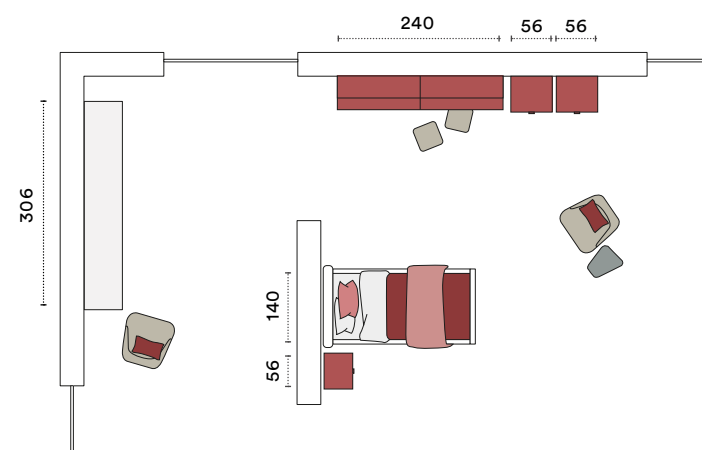

EC02

FINITURE DEI COMPLEMENTI

COMPLEMENTS FINISHES

- **Letto/bed Adagio:** similpelle Ecochic Bianco candido
- **Gruppo/night set Country:** Corallo
- **Armadio battente/wardrobe with hinged door:** Bucaneve
- **Zona studio/study area:** Corallo
- **Pouf Joe:** Zante Penicillin
- **Maniglia/handle Pul:** Grigio titanio
- **Poltroncina/armchair Gae:** Zante Penicillin