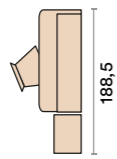

Magnolia
Agave