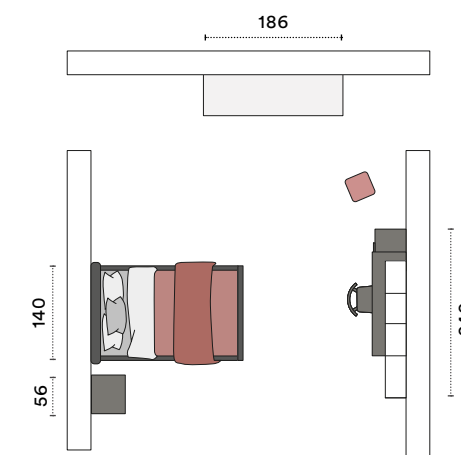

EC03

VARIANTE
COMPOSITIVA
ALTERNATIVE COMPOSITION