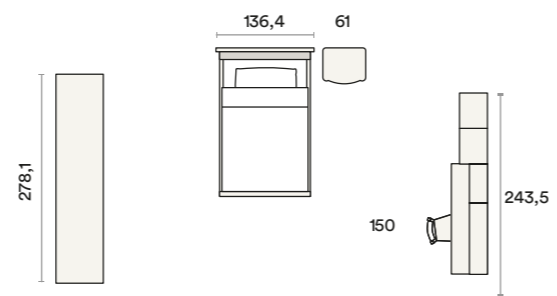

The wardrobe with sliding doors and 135 cm compartments allows you to efficiently accessorise and organise the inner storage space.

PODIO
piano d'appoggio / desk

NOEMI
sedia / chair

AC 206

Bucaneve
Zante Plaster