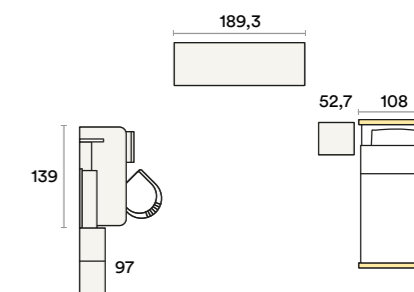

AC 209

Bucaneve
Canapa
similpelle Ecochic
Giallo + bordino
Elephant