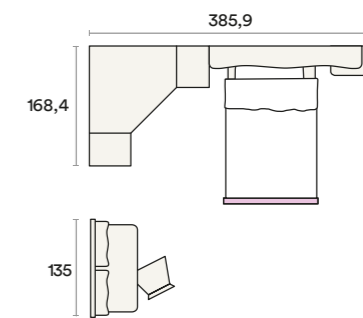

Bucaneve
Orchidea