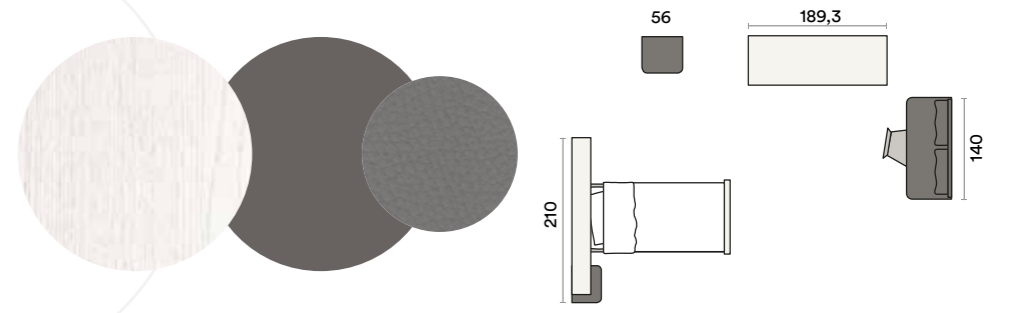

The Faby bunk bed can be personalised with a coloured metal ladder.

AC 214

Bucaneve
Orchidea

AC 215

AC 215

Bucaneve
Grigio titanio
similpelle Tape Fumo

DOROTY
letto con testata imbottita /
bed with padded headboard