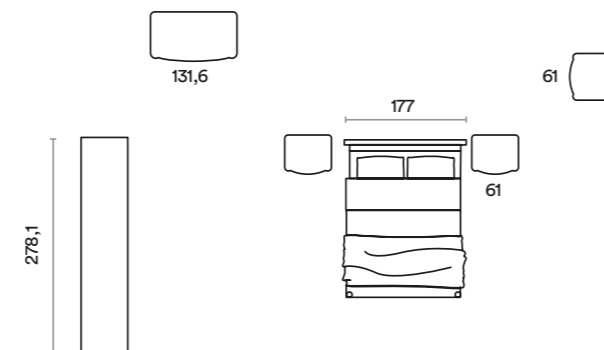

AM 205

Magnolia
tessuto Ritual Tela