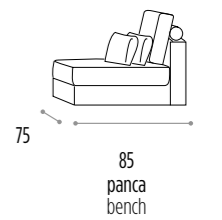

cuscini decor optional / optional decor cushions