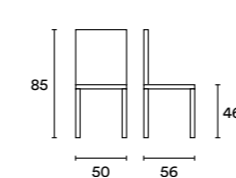

DIMENSIONI / DIMENSION

Sedia / Chair