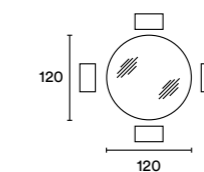

DIMENSIONI E CODICE ARTICOLO DIMENSION AND ARTICLE CODE

Altezza tavolo / Table height h 79

Bianco
JA6011RX919

Grafite
JA6010KX919