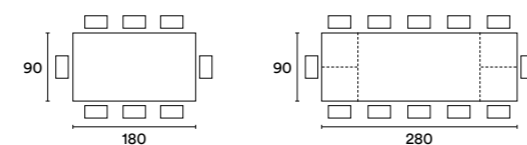

DIMENSIONI E CODICE ARTICOLO / DIMENSION AND ARTICLE CODE

Altezza tavolo / Table height h 77

Top in nobilitato
Top in melamine

JB09BKX733