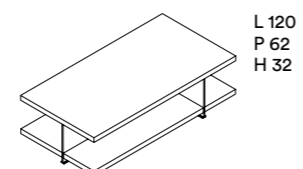

Cester

Cester è un tavolino rettangolare o quadrato, ideale in un salotto moderno. Perfetto davanti al divano.

CODICE ARTICOLO / ARTICLE CODE

Cester 100 Cester 120
JC5153FX588 JC5154NX542

SPECIFICHE / SPECIFICATIONS

TOP / TOP

Dimensioni
Dimension

Materiale
Material

Colore / Colour

Nobilitato
Melamine

Nobilitato / Melamine
B17A Bianco Opaco
NG4J Noce gold
CL1X Eucalpto
GL4R Grigio Dorian
EA7Y Eucalpto argento

Cester is a rectangular or square coffee table, ideal in a modern living room. Perfect in front of a sofa.

SPECIFICHE / SPECIFICATIONS

BASAMENTO / LEGS

Dimensioni
Dimension

Materiale
Material

Colore / Colour

Metallo verniciato
Painted metal

PD10 Grigio nero opaco (Ral 7021)

DIMENSIONI / DIMENSION

Cester 100

Cester 120