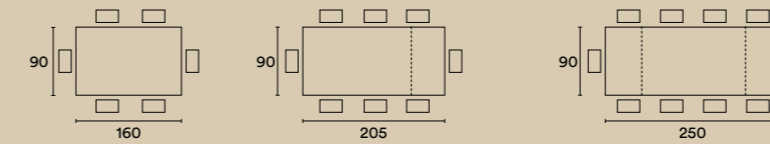

Altezza tavolo / Table height h 75

Top in nobilitato
Top in melamine

JB24BFX552

JB24BIX594

Ambra

Tavolo Ambra con piano in Calacatta e struttura Grigio nero opaco; sedie Sibilla Antracite. / Ambra table with top in Calacatta and structure in matt Grigio nero; Sibilla chairs in Antracite.

Ambra is an extending table with a telescopic opening system. It has a melamine top thickness 1,8 cm folded folding thickness 8 cm customizable in the colors. It rests on a painted metal sled base, which is both a functional and statement design element.

DIMENSIONI E CODICE ARTICOLO / DIMENSION AND ARTICLE CODE

Altezza tavolo / Table height h 79

Top in nobilitato
Top in melamine

JB22BIX1164

Giglio

Tavolo Giglio con piano in Grigio Dorian e struttura Grigio nero opaco; sedie Allen Grigio titanio. / Giglio table with top in Grigio Dorian and structure in matt Grigio nero; Allen chairs in Grigio titanio.