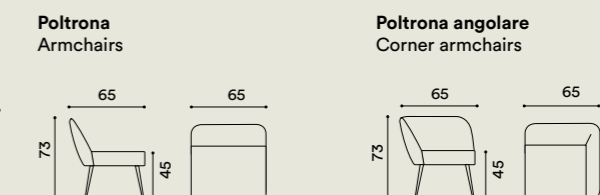

DIMENSIONI / DIMENSION

RIVESTIMENTI DISPONIBILI / AVAILABLE COVERING

Disponibile in tutti i rivestimenti delle categorie 1, 2 e 4. / Available in all the coverings of categories 1, 2 and 4.

Fisso in tessuto, microfibra e similpelle. / Fixed in fabric, microfiber and faux leather.