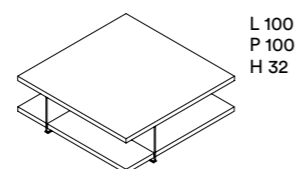

Materiale
Material

Colore / Colour

Metallo verniciato
Painted metal

PD10 Grigio nero opaco (Ral 7021)

DIMENSIONI / DIMENSION

Cester 100