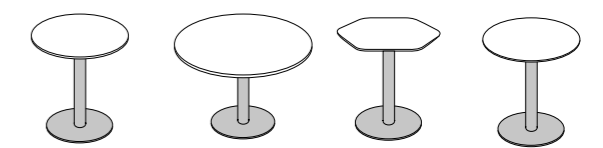

DIMENSIONI / DIMENSION

Rotondo piccolo   Rotondo grande   Esagonale   Rotondo piccolo vetro

Ø 45
H 42

Ø 70
H 37

L 50
P 45
H 42

Ø 45
H 42