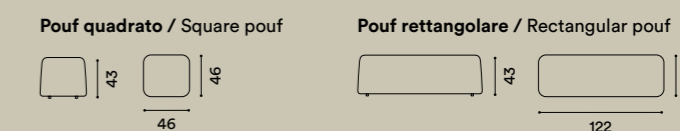

DIMENSIONI / DIMENSION