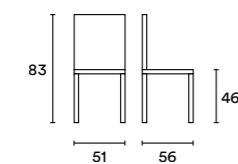

Cora è una collezione composta da sedia, poltroncina e sgabello con seduta e schienale imbottito personalizzabile con tessuti in varie colorazioni. La struttura è in tondino metallico verniciato Nero semilucido.

Cora is a collection consisting of a chair, dining chair and stool with padded seat and backrest customisable in fabrics of various colour. The structure is made of round metal rods coated in Nero semilucido.

CODICE ARTICOLO / ARTICLE CODE

Sedia / Chair
JA102EMAX419

Poltroncina / Poltroncina
JA103EMAX439

Sgabello / Stool
JA104EMAX488

RIVESTIMENTI DISPONIBILI / AVAILABLE COVERING

Disponibile in tutte le colorazioni del tessuto Jenny, categoria 1 / Available in all the colours of the Jenny fabric, category 1

TELAIO / FRAME

In metallo verniciato / Painted steel foot

NS7A Nero semilucido (Ral 9005)

DIMENSIONI / DIMENSION

Sedia / Chair

Poltroncina / Dining chair