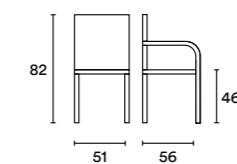

TELAIO / FRAME

In metallo verniciato / Painted steel foot

NS7A Nero semilucido (Ral 9005)

DIMENSIONI / DIMENSION

Sedia / Chair

Poltroncina / Dining chair

Sgabello / Stool

Tavolo Tokyo con piano in vetro e struttura in Eucalipto, sedia Cora in tessuto Jenny Bombay. / Tokyo table with glass top and structure in Eucalipto, Cora chair in Jenny Bombay fabric.