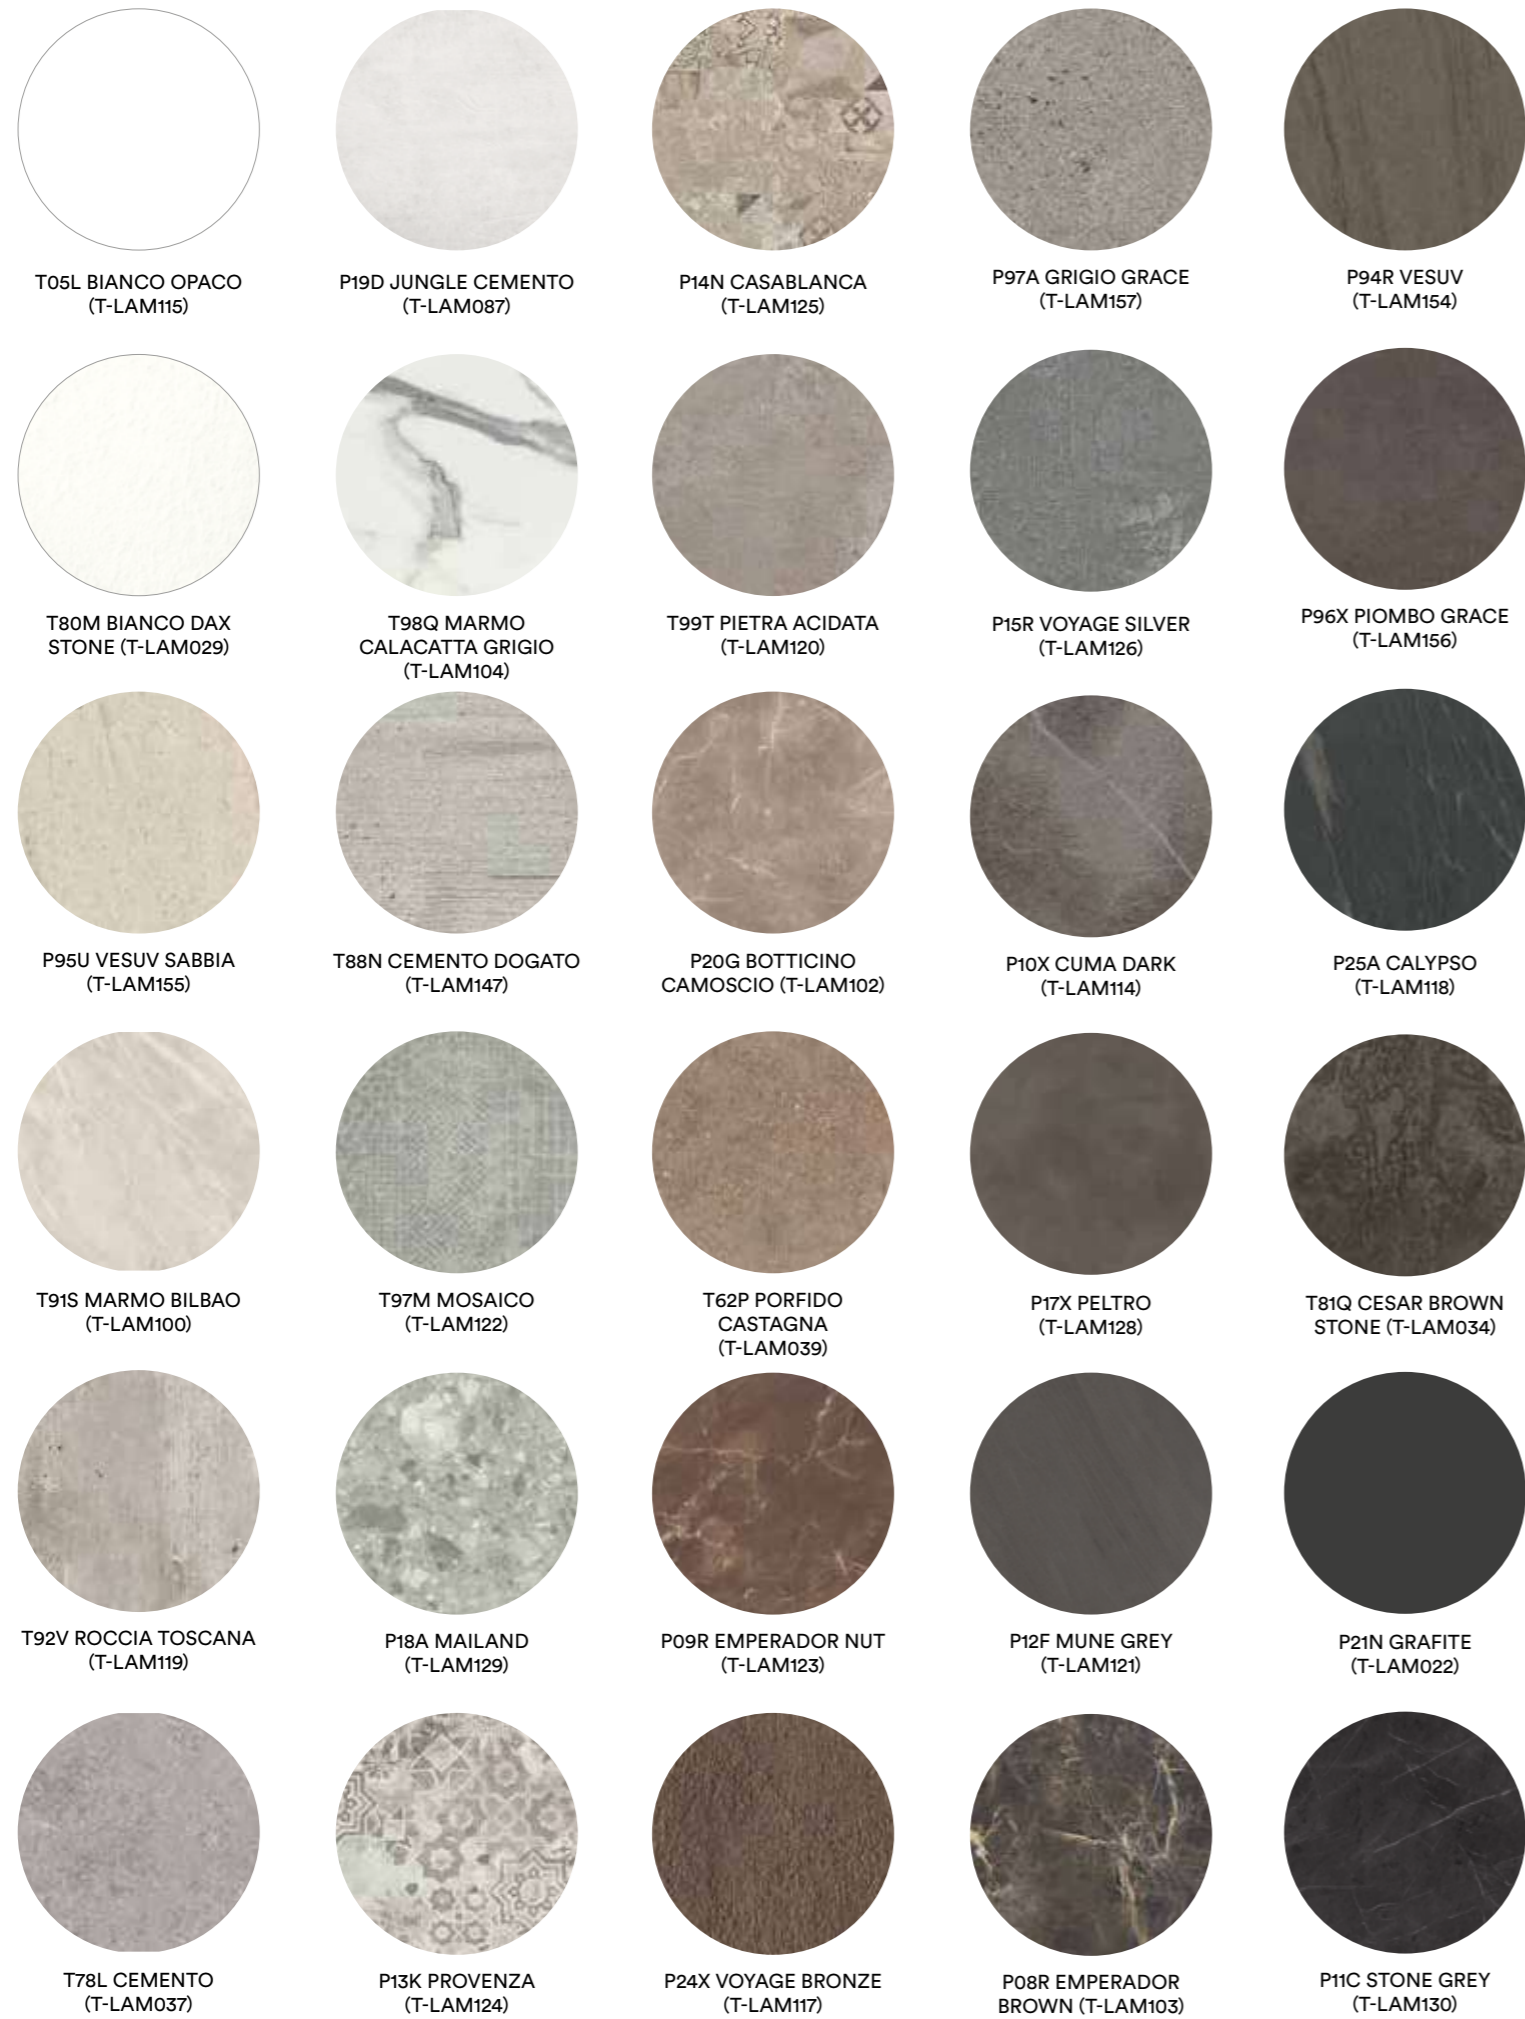

Laminato / Laminated panel