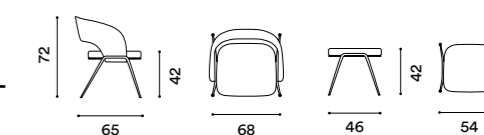

Janet lounge è una poltroncina con pouf separato dalle linee contemporanee ed eleganti. Perfetta per il living e anche per la camera da letto.

Janet lounge is a small armchair with separate pouf featuring contemporary and elegant lines. Perfect for the living room and also for the bedroom.

CODICE ARTICOLO / ARTICLE CODE

Poltrona / Armchairs Pouf

JA99EMAX543

JA100EMAX321

RIVESTIMENTI DISPONIBILI / AVAILABLE COVERING

Disponibile in tutte le colorazioni del tessuto Jenny, categoria 1. / Disponibile in tutte le colorazioni del tessuto Jenny, categoria 1.

DIMENSIONI / DIMENSION

Poltrona / Armchairs

Pouf