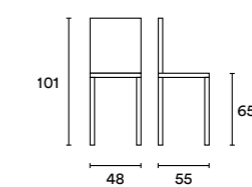

TELAIO / FRAME

In metallo verniciato / Painted steel foot

NS7A Nero semilucido (Ral 9005)
BS1X Bianco semilucido (Ral 9016)

DIMENSIONI / DIMENSION

Sedia / Chair

Sgabello / Stool

Antracite
JA1141VX217

Kaia