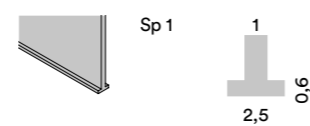

Materiale
Material

Colore / Colour

Nobilitato
Melamine

Nobilitato / Melamine
B17A Bianco Opaco
NG4J Noce gold
CL1X Eucalpto
GL4R Grigio Dorian
EA7Y Eucalpto argento

Cester is a rectangular or square coffee table, ideal in a modern living room. Perfect in front of a sofa.

SPECIFICHE / SPECIFICATIONS

BASAMENTO / LEGS

Dimensioni
Dimension