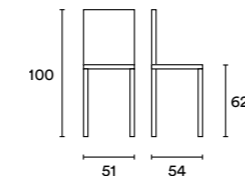

TELAIO / FRAME

In metallo verniciato / Painted steel foot

NS7A Nero semilucido (Ral 9005)

DIMENSIONI / DIMENSION

Sedia / Chair

Poltroncina / Dining chair

Sgabello / Stool

Tavolo Tokyo con piano in vetro e struttura in Eucalipto, sedia Cora in tessuto Jenny Bombay. / Tokyo table with glass top and structure in Eucalipto, Cora chair in Jenny Bombay fabric.