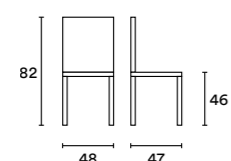

DIMENSIONI / DIMENSION

Aries è una moderna sedia in polipropilene impilabile, colorata e facile da pulire. Leggera e versatile per cucine moderne, sale d'attesa, open space o uffici.

Aries is a modern, stackable chair in coloured polypropylene that is easy to clean. It is lightweight and versatile for modern kitchens, waiting rooms, open spaces or offices.