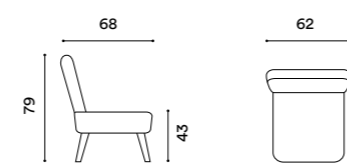

Margot è una poltrona per spazi ristretti ispirata alle poltrone da cocktail degli anni '50 senza braccioli, ideale nell'angolo lettura di un salotto moderno, in ufficio e camera da letto.

Margot is an armchair for compact spaces, inspired by 1950's cocktail chairs with no armrests. It is ideal for a reading corner in a modern living room, office and bedroom.

CODICE ARTICOLO / ARTICLE CODE

RIVESTIMENTI DISPONIBILI / AVAILABLE COVERING

DIMENSIONI / DIMENSION

cat. 1 JA22ELAX411

Disponibile in tutti i rivestimenti delle categorie 1, 2 e 4. / Available in all the coverings of categories 1, 2 and 4.