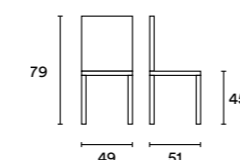

DIMENSIONI / DIMENSION

Elsa è una moderna sedia con una struttura in tecnopolimero monoblocco colorato con uno schienale traforato ed avvolgente. Vivace e moderna si adatta ad ambienti contemporanei.

Elsa is a modern chair with a technopolymer, monobloc, coloured structure featuring a fretwork-style, wraparound backrest. Its bright, modern look fits in to contemporary settings.