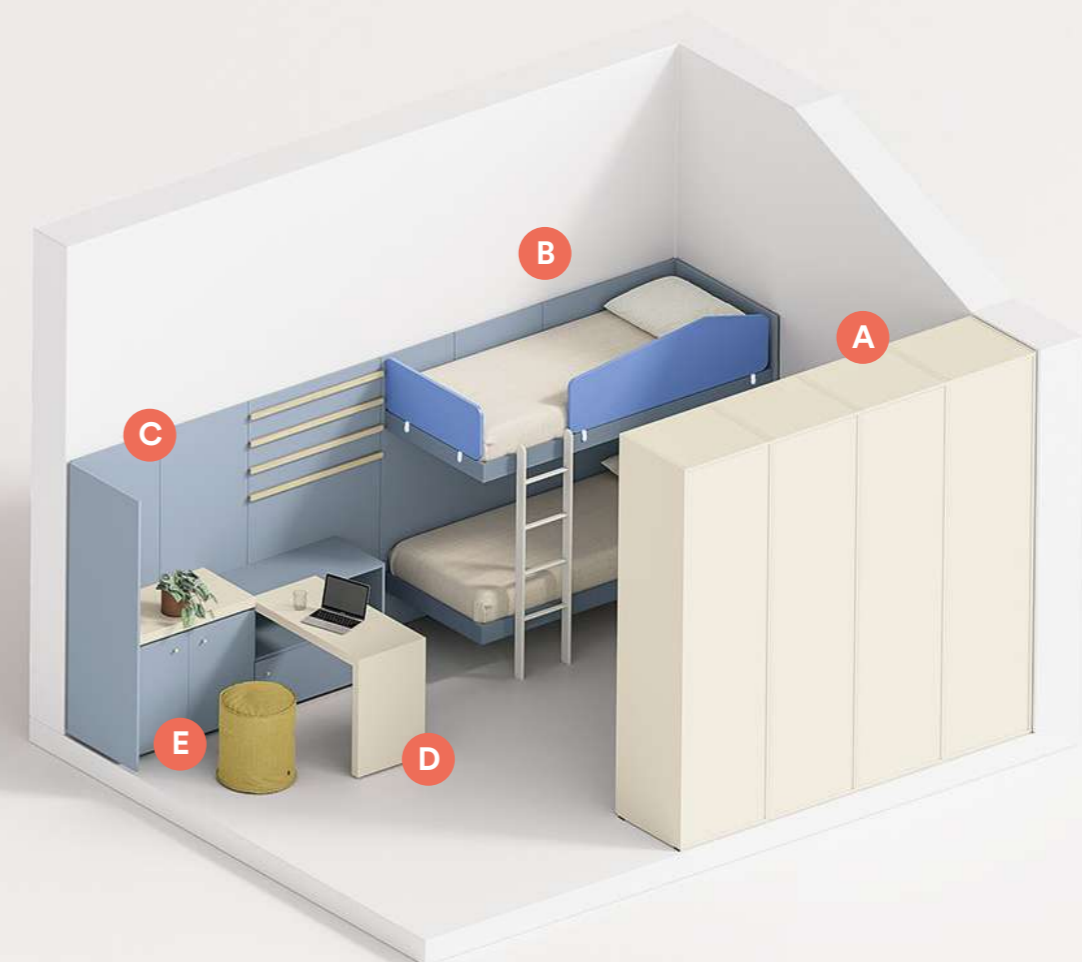

K31.b – 11 m²