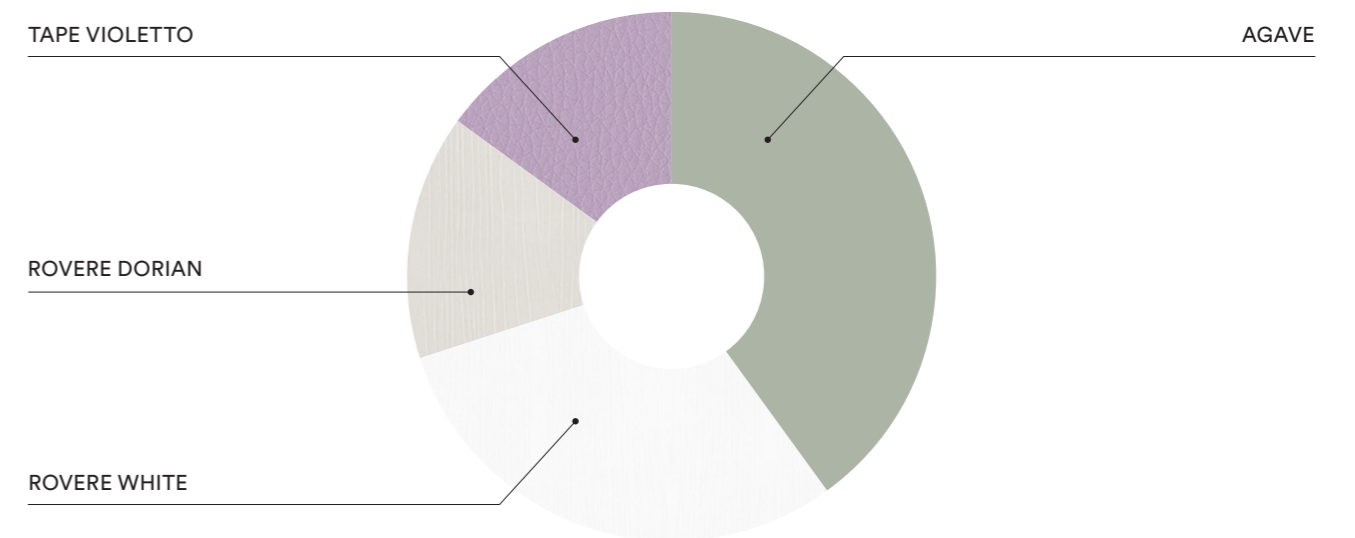

FINITURE | FINISHES