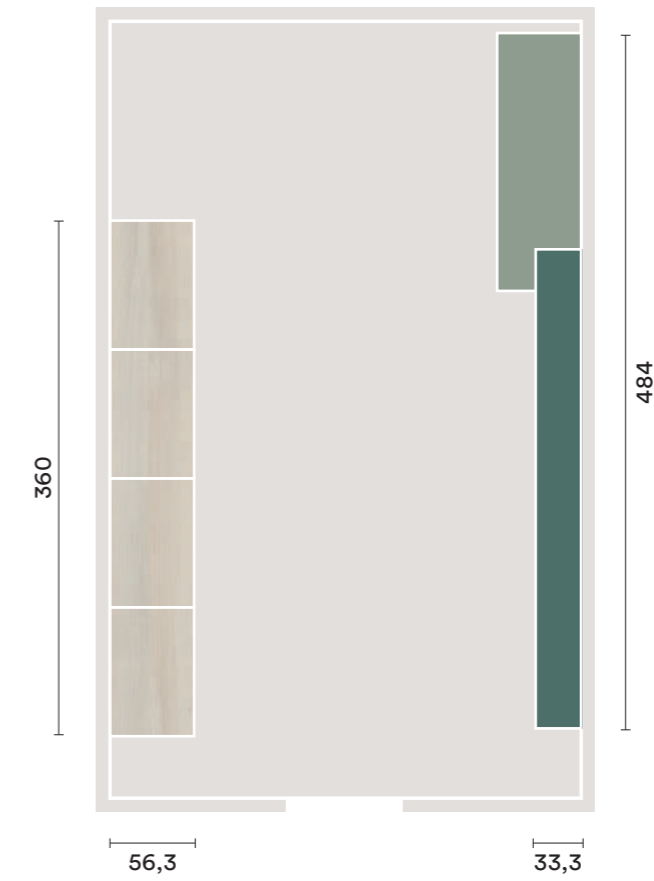

PLANIMETRIA | PLANIMETRY

FINITURE | FINISHES

KENYA FOREST

AGAVE

CILIEGIO BIANCO

VERDE ALPI