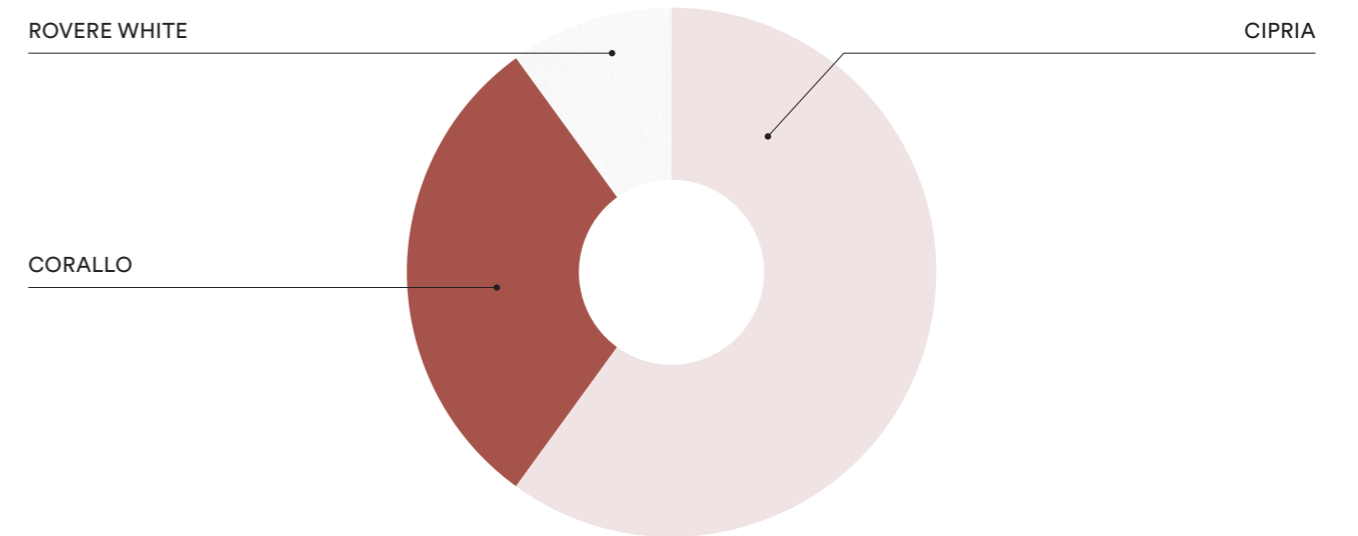

FINITURE | FINISHES