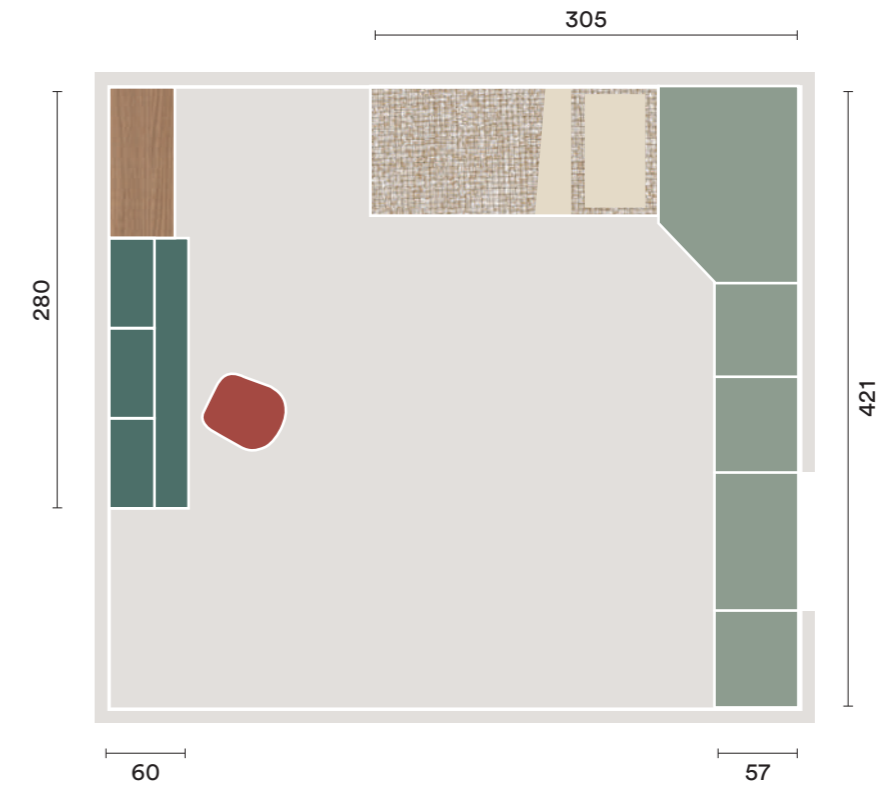

PLANIMETRIA | PLANIMETRY