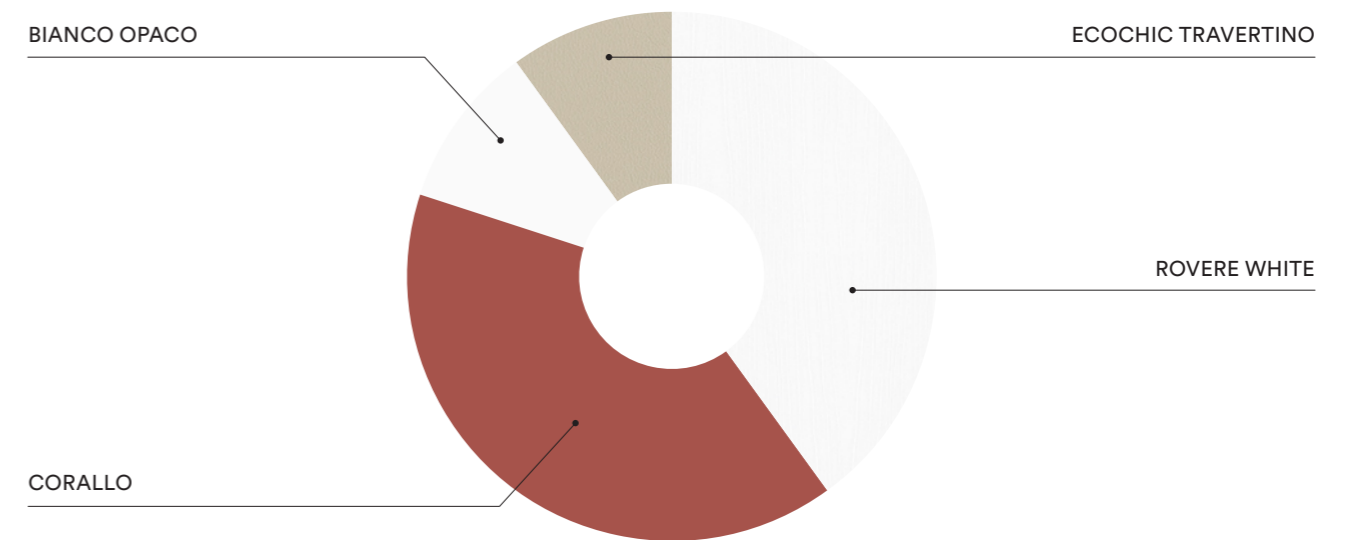

FINITURE | FINISHES