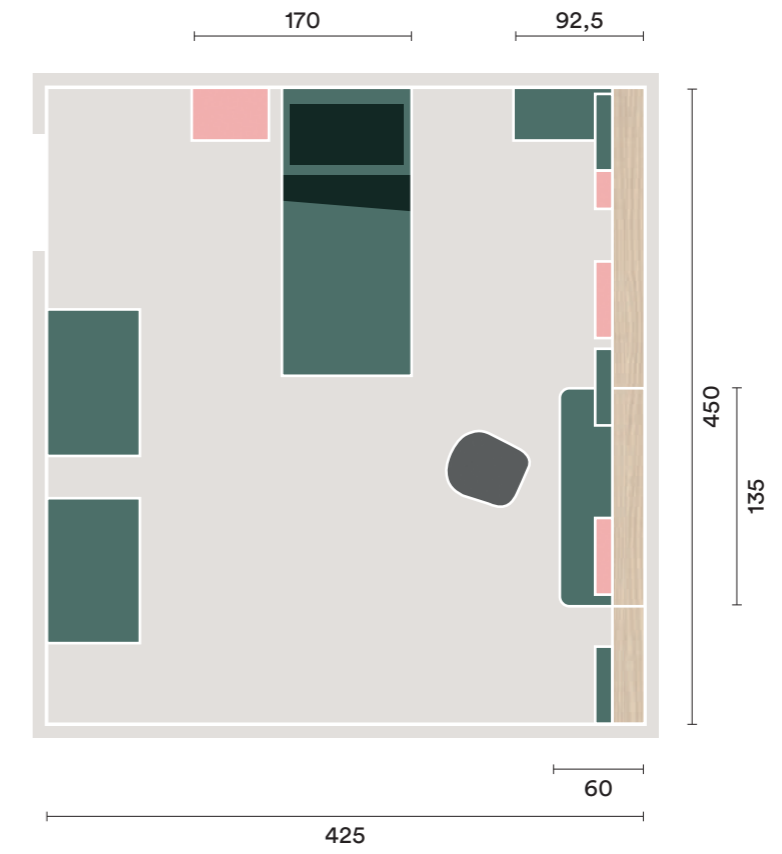

PLANIMETRIA | PLANIMETRY