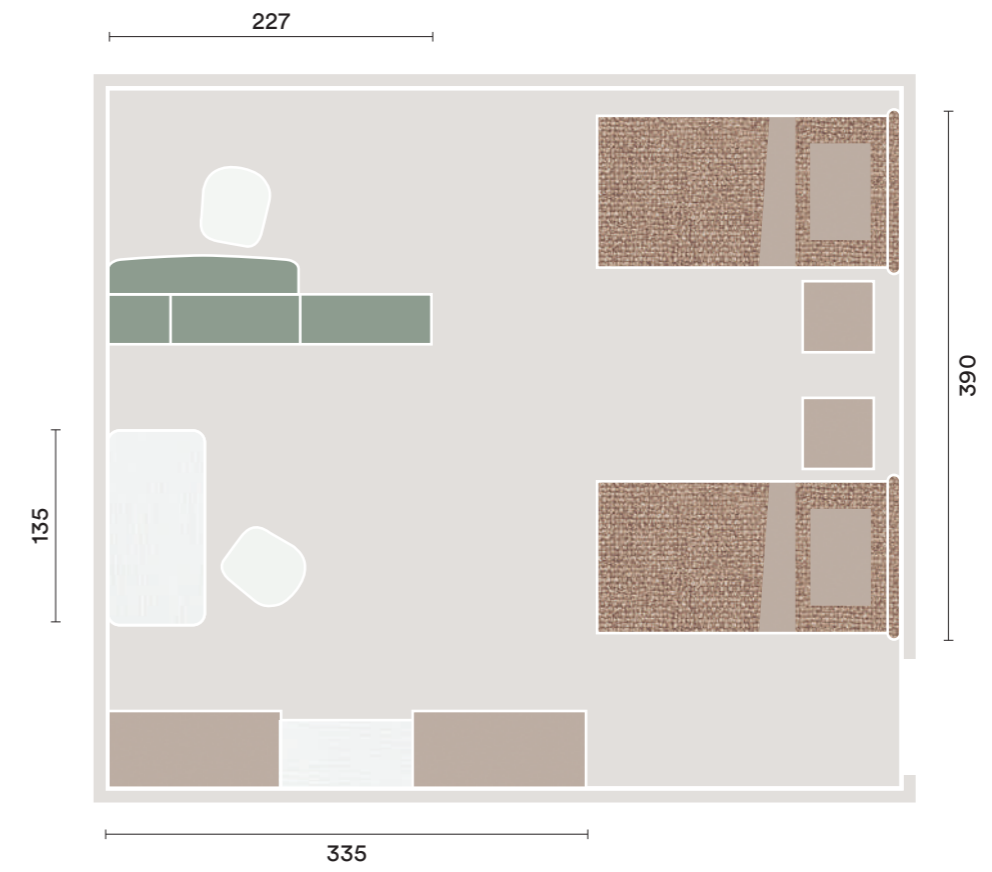

PLANIMETRIA | PLANIMETRY

FINITURE | FINISHES

FOCUS ON

Libreria Infinity
un progetto,
infinite storie.

Infinity bookshelf
one project,
infinite stories.

- | | |
|--|--|
| A componibili a terra | A floor-standing modular elements |
| B letto singolo a scomparsa Click | B Click retractable single bed |
| C ante battenti One | C One swing doors |
| D porta tv girevole | D swivel TV stand |
| E anta Window | E Window swing door |
| F libreria a terra passante Infinity con porta a soffietto | F Infinity floor-standing over-bookshelf with folding door |
| G divano letto Baia | G Baia sofa bed |
| H scrivania | H desk |
| I ante scorrevoli | I sliding doors |