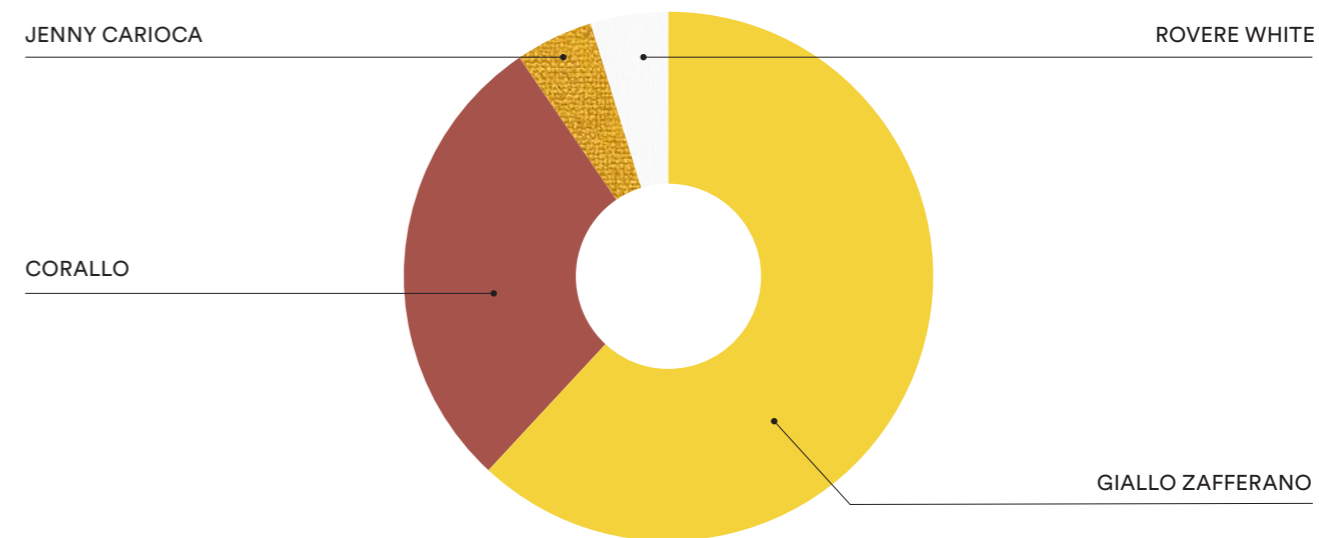

FINITURE | FINISHES