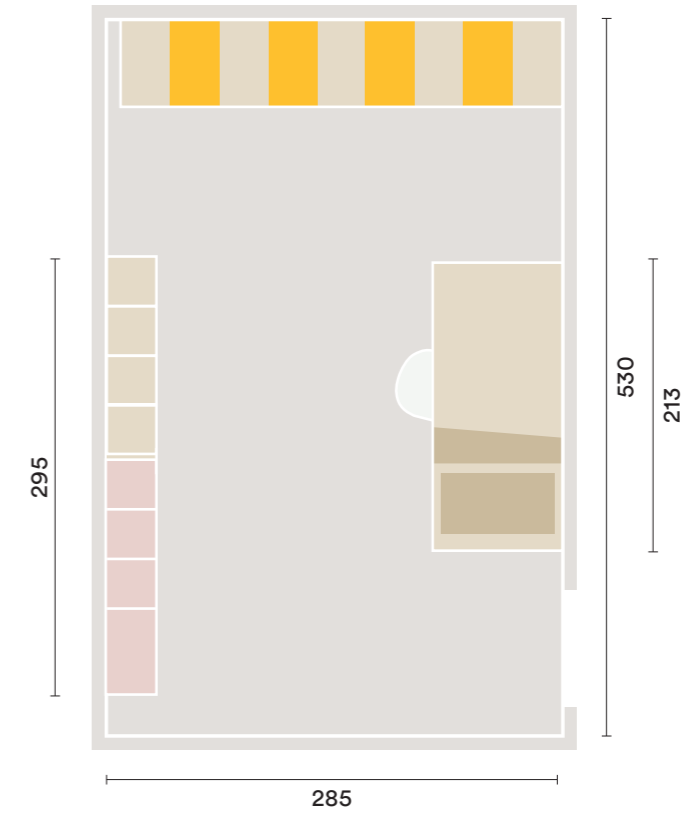

PLANIMETRIA | PLANIMETRY