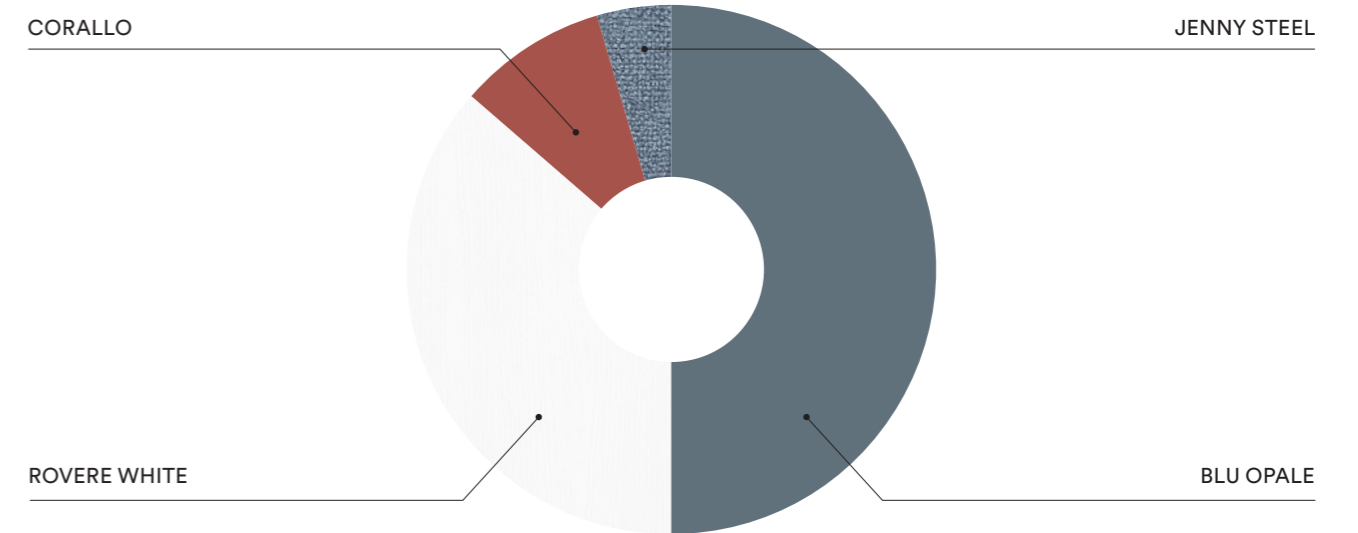

FINITURE | FINISHES