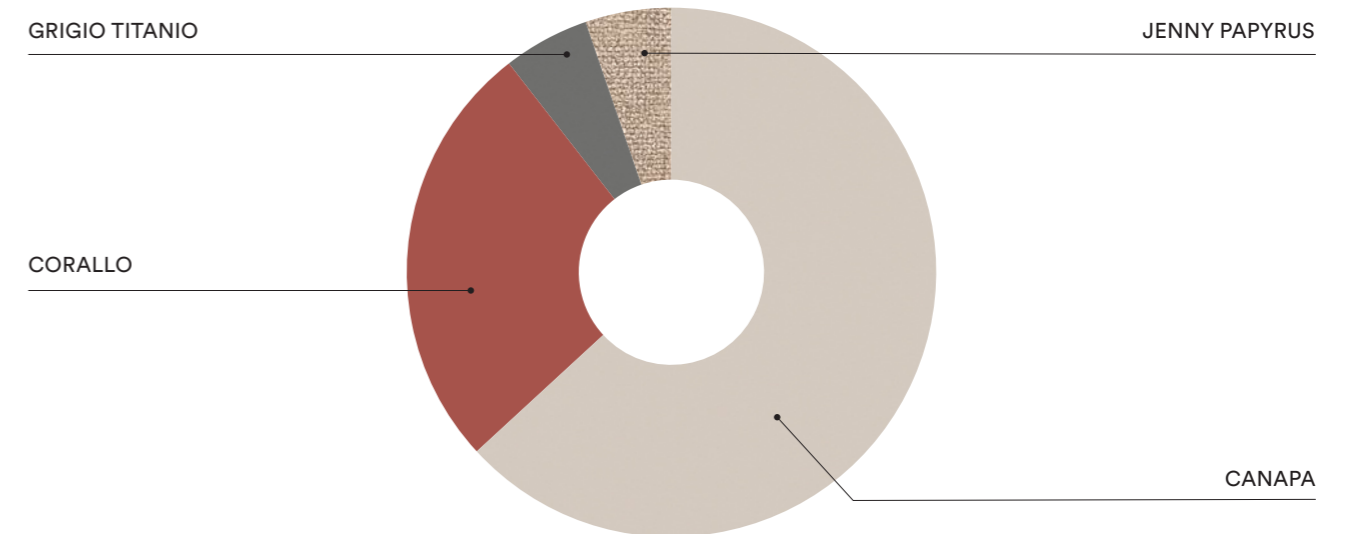

FINITURE | FINISHES