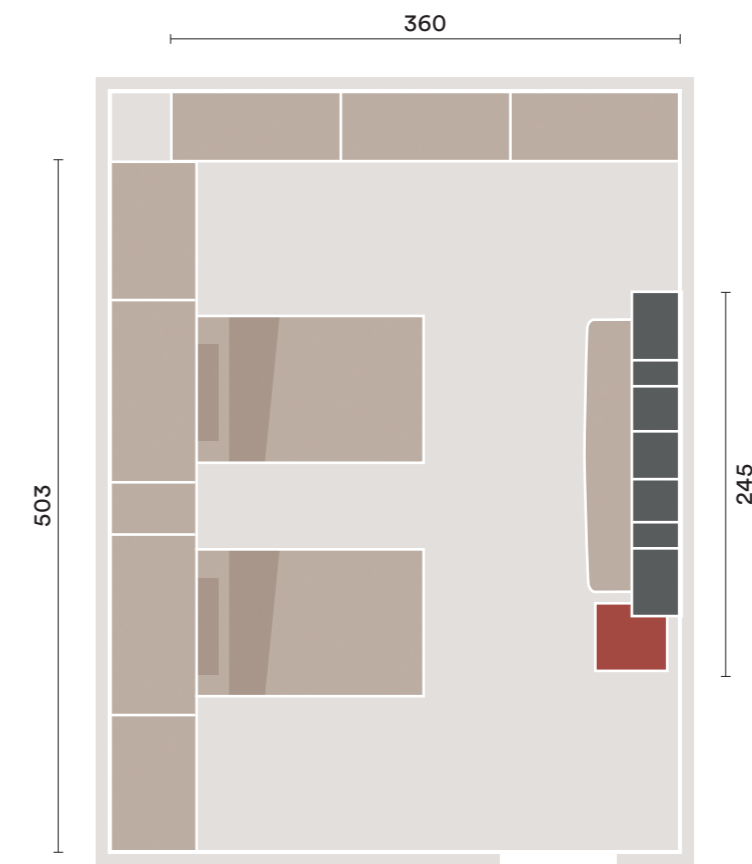

PLANIMETRIA | PLANIMETRY