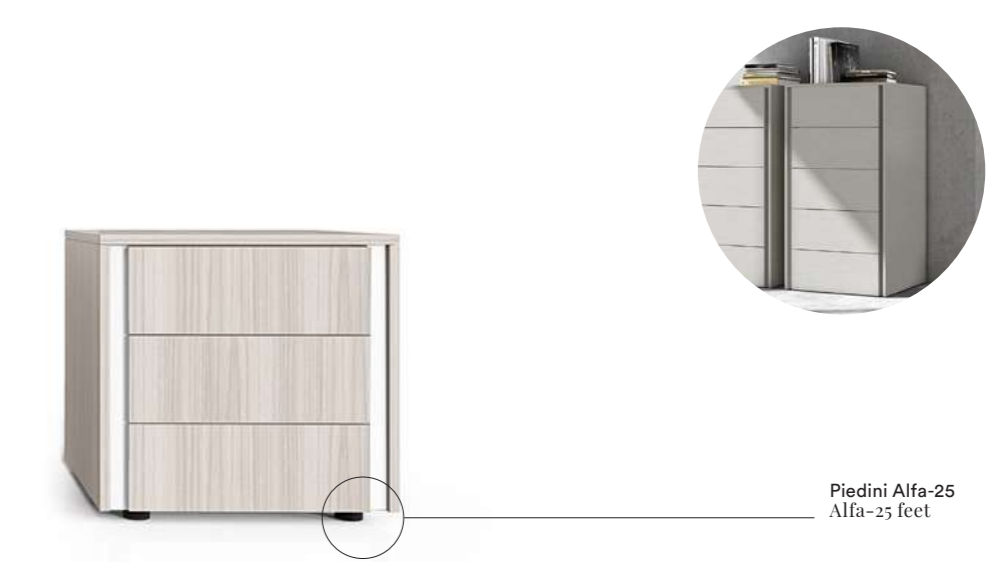

Piedini Delta
Delta feet

Piedini Alfa-25
Alfa-25 feet