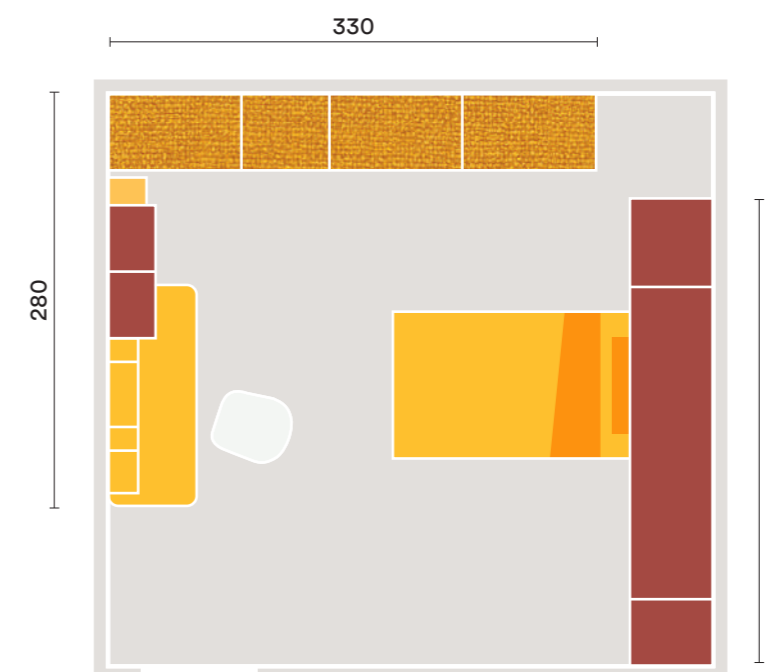

PLANIMETRIA | PLANIMETRY