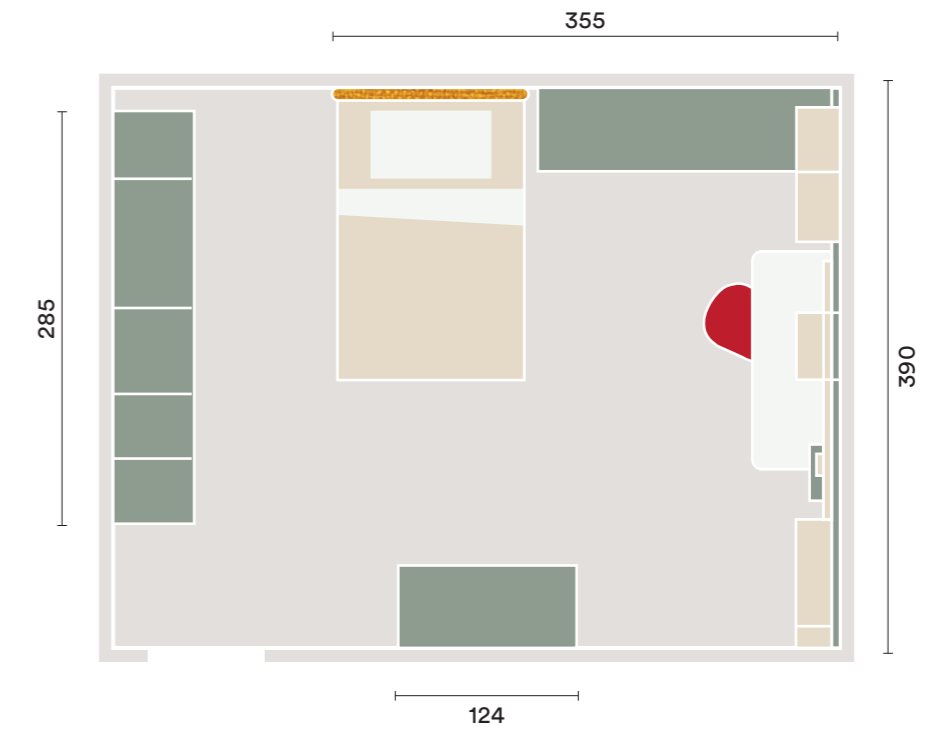

PLANIMETRIA | PLANIMETRY