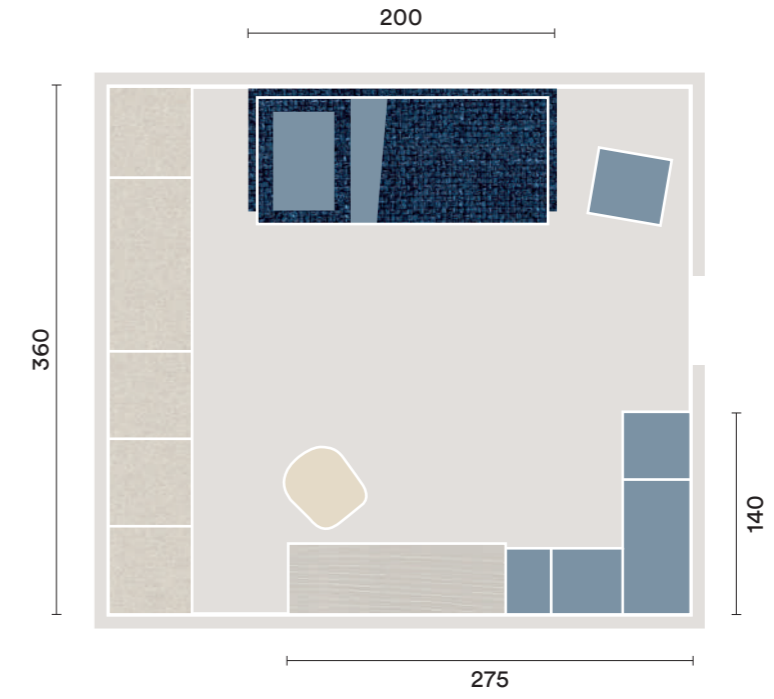

PLANIMETRIA | PLANIMETRY