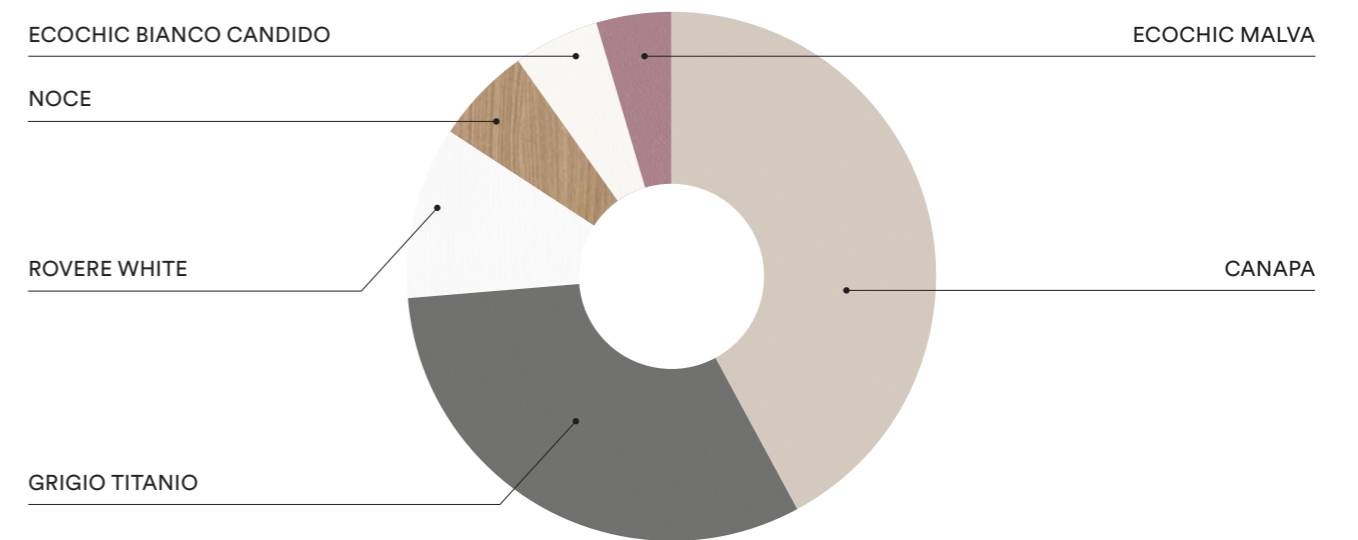

FINITURE | FINISHES