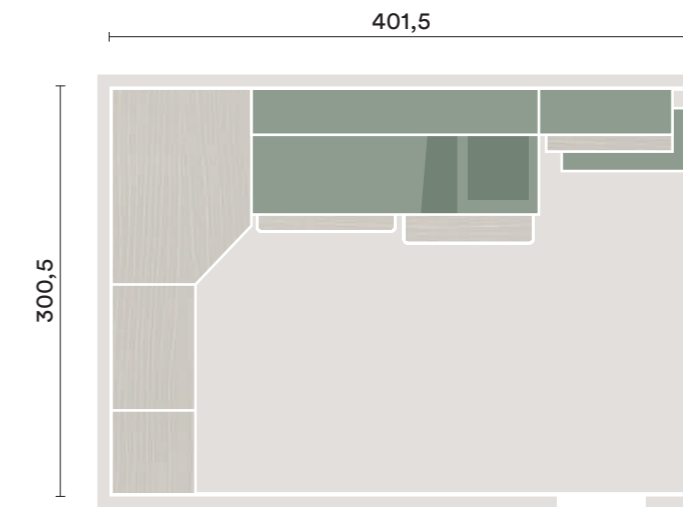

PLANIMETRIA | PLANIMETRY