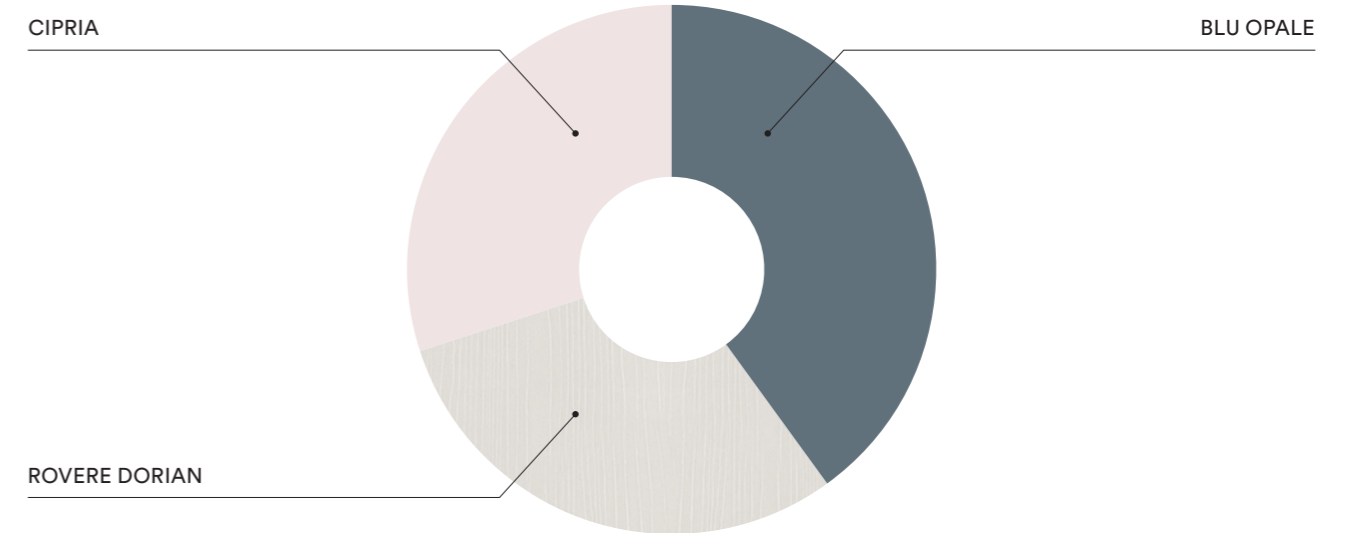

PLANIMETRIA | PLANIMETRY

FINITURE | FINISHES

Castelli & Happy

Bunk beds and Happy

Dividing. And sharing.
When the family grows
or when the home's doors
open to sociability, it's time
to smartly reorganise the kids'
bedroom space. With bunk
beds that can be personalised
in different configurations.
To optimise and to welcome.
To make "two" a one-of-a-kind
experience.