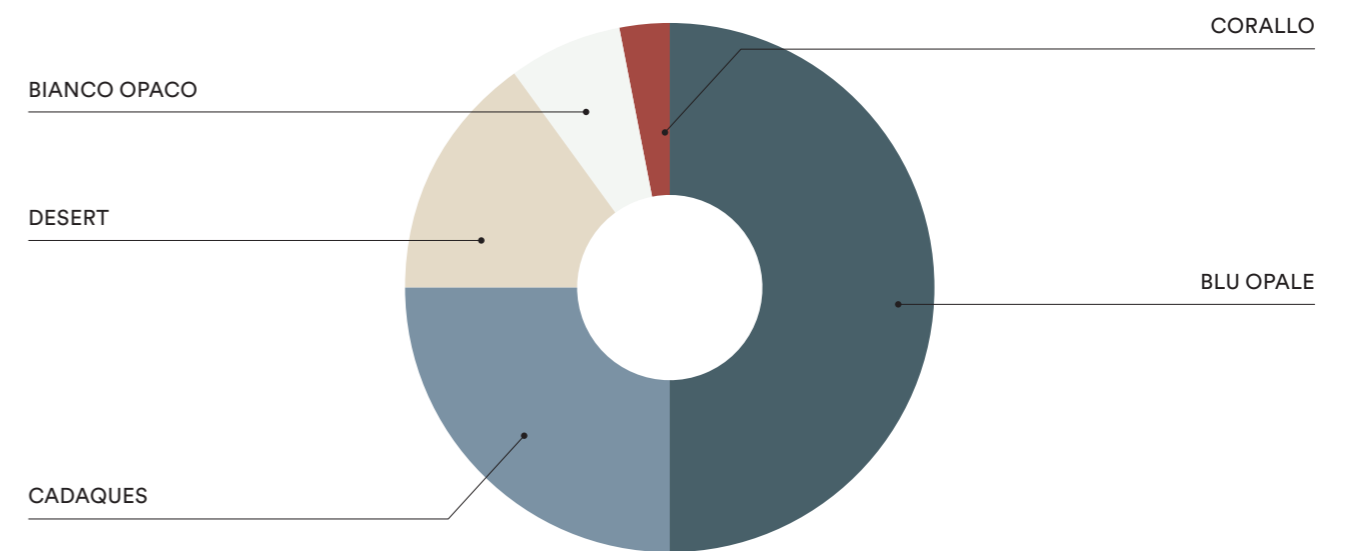

FINITURE | FINISHES