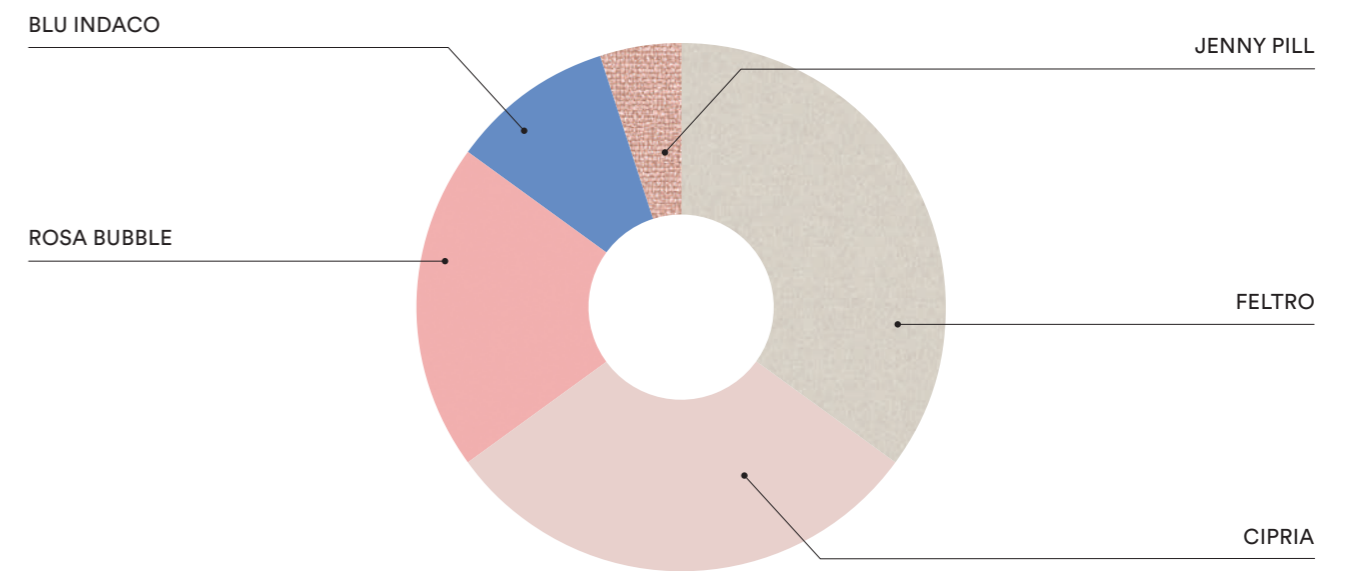

FINITURE | FINISHES