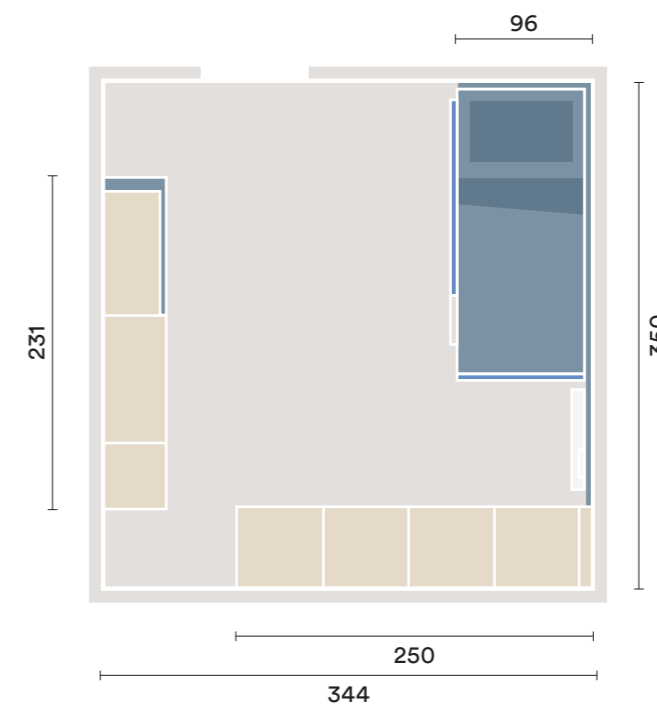

PLANIMETRIA | PLANIMETRY