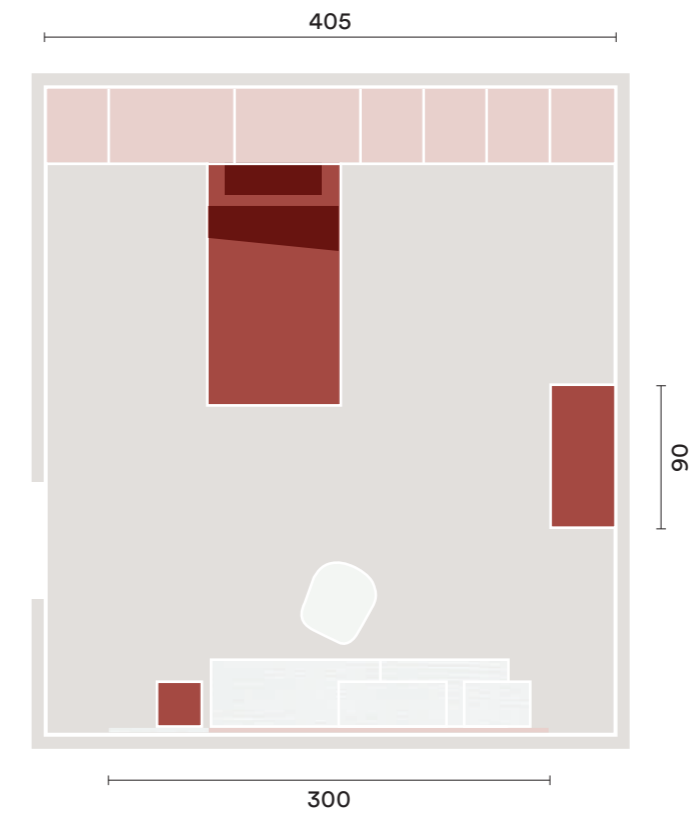

PLANIMETRIA | PLANIMETRY