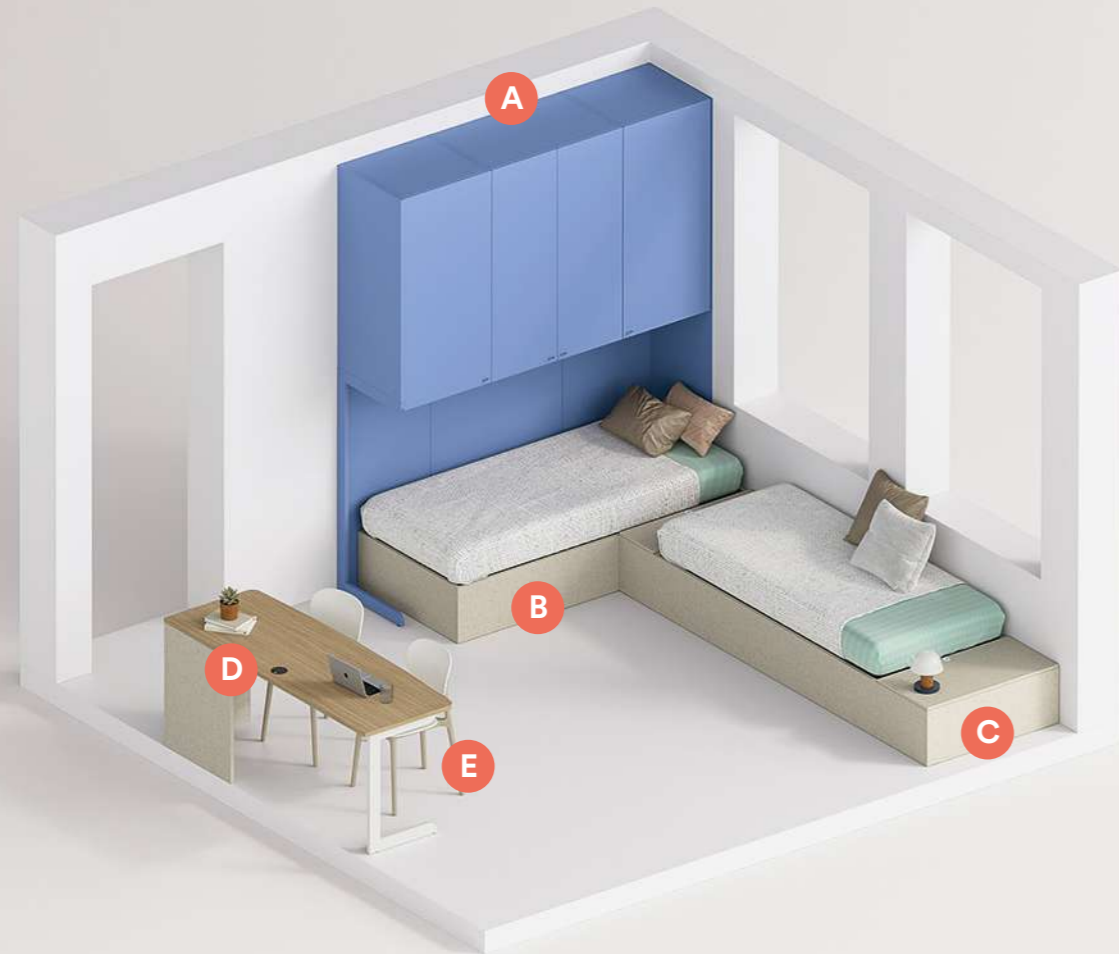

- A** Rialto overhead wardrobe with C-shaped metal side support
W 215 D 56.3 H 128 cm
- B** 2 Flotta system storage beds
W 200 D 87.8 H 34 cm
- C** 1 Flotta system storage module
W 90 D 30 H 35.8 cm
1 Flotta system storage module
W 90 D 60 H 35.8 cm
- D** SG101 desk with shaped top with Bit support
W 180 D 65 H 77.6 cm
- E** Nice chairs