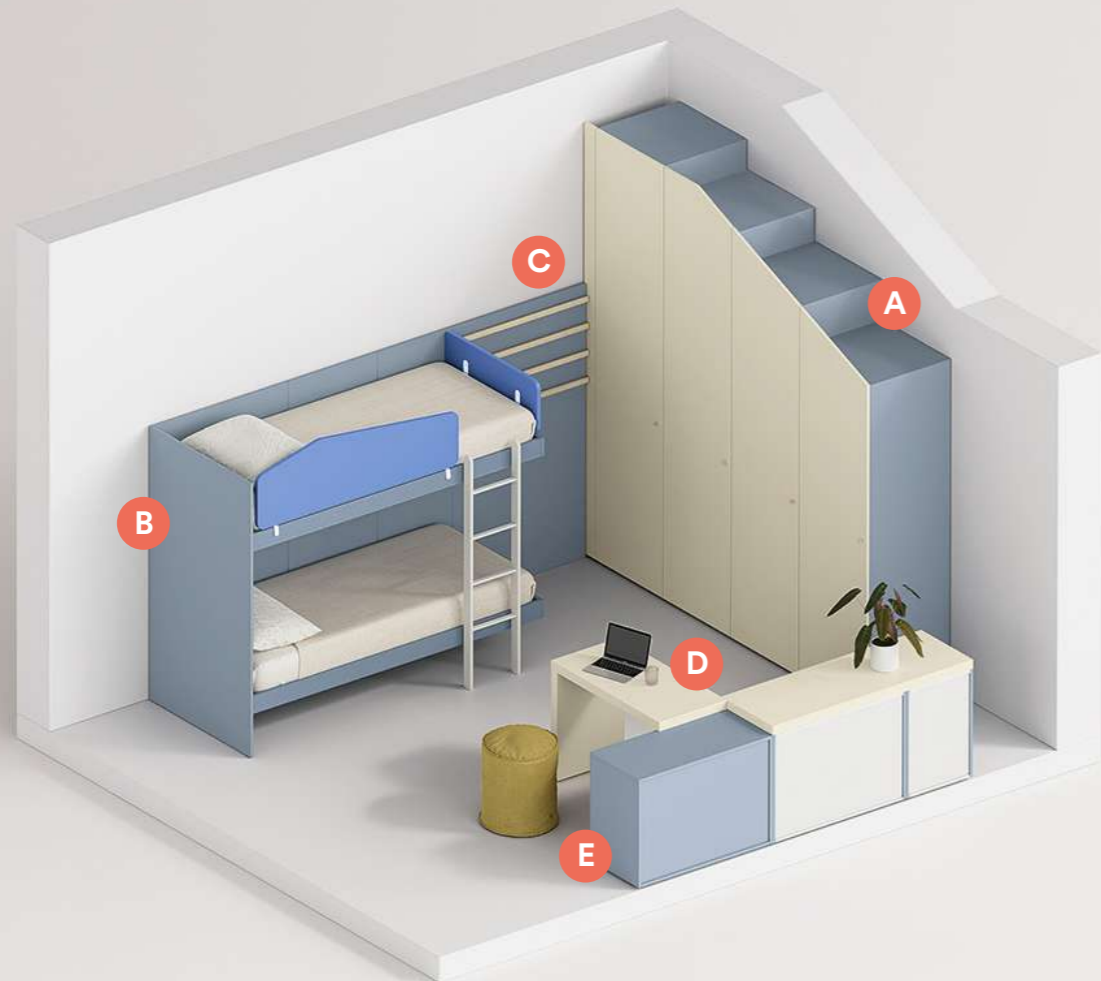

The mansard.

Come on, let's go up!
A bedroom for two in the attic
is an enticing magical realm.
The most creative tricks?
The pitched roof cut wardrobe,
the module element that
transforms into a desk
and the ever-present bunk bed.

- A** wardrobe with One swing door and pitched roof cut
W 240 D 56.3 H 257.6 cm
- B** Oslo bunk bed
W 203.1 D 95.8 H 174.8
- C** Pepita panelling system
W 90 D 2.6 H 160 cm
- D** Round desk with swivel top and side th 5.5 cm
W 95.8 D 45.6 H 72 cm
- E** floor-standing modular elements
L 90 W 45 D 45.6 H 72 cm