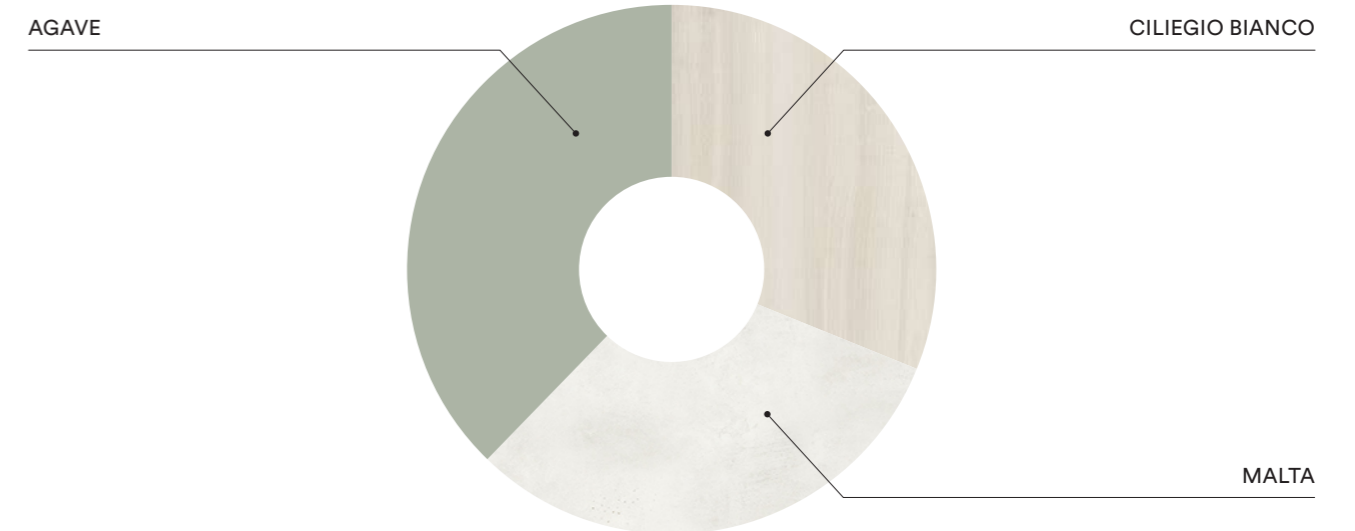

FINITURE | FINISHES