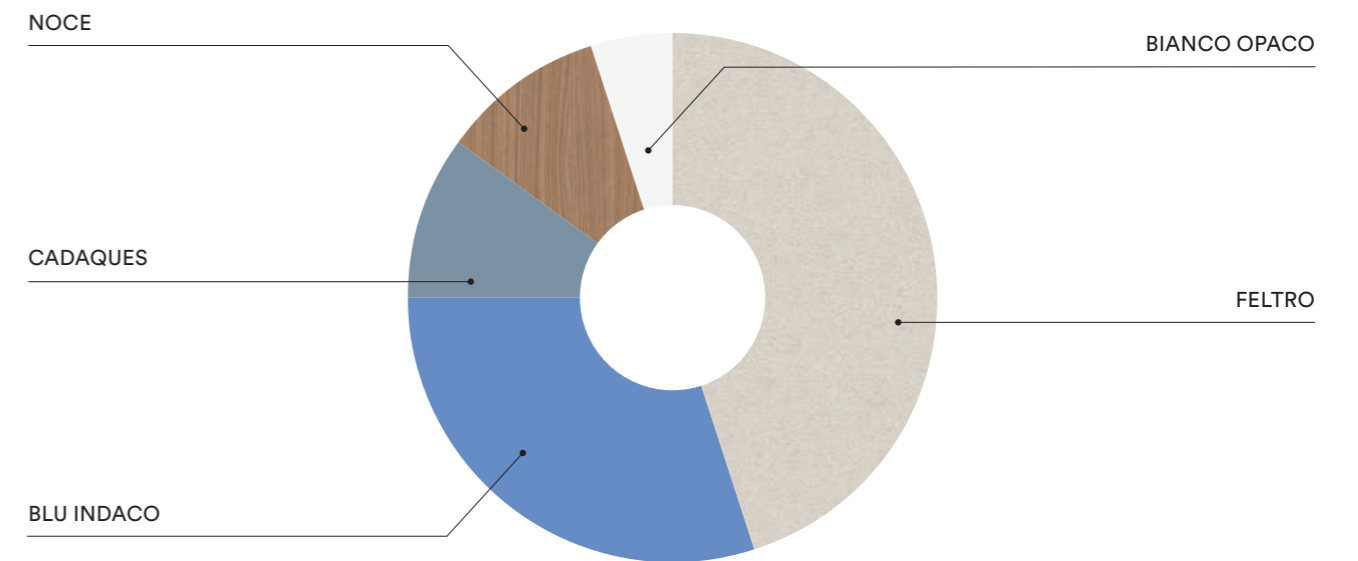

FINITURE | FINISHES