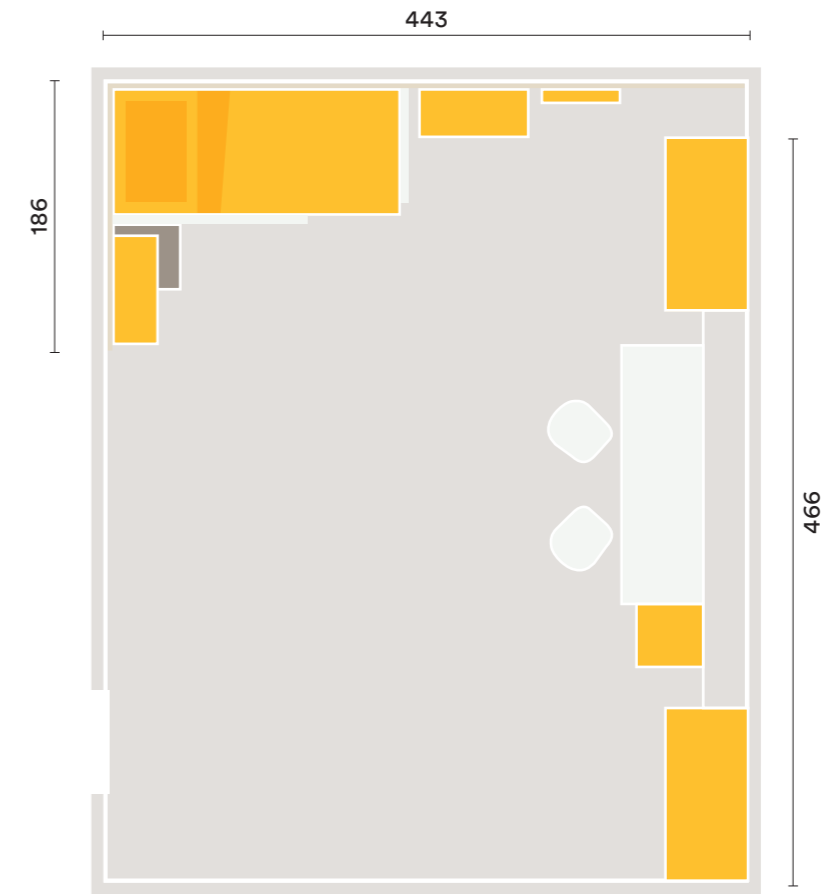

PLANIMETRIA | PLANIMETRY