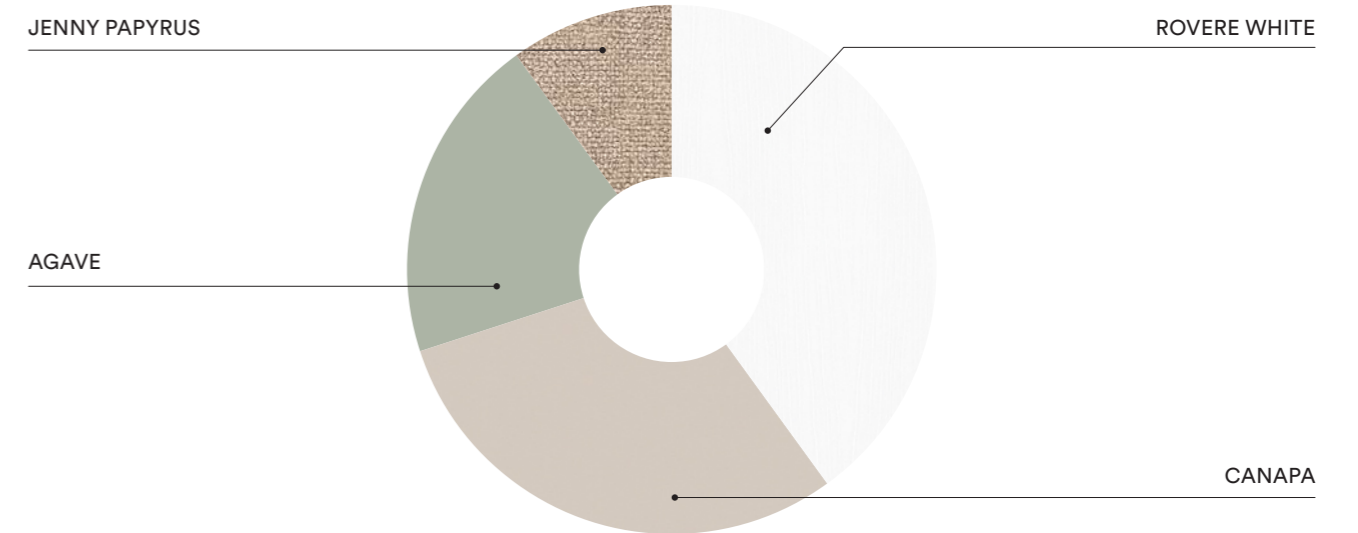

PLANIMETRIA | PLANIMETRY

FINITURE | FINISHES

FOCUS ON

Libreria Infinity
un progetto,
infinite storie.

Infinity bookshelf
one project,
infinite stories.

- | | |
|--|--|
| A componibili a terra | A floor-standing modular elements |
| B letto singolo a scomparsa Click | B Click retractable single bed |
| C ante battenti One | C One swing doors |
| D porta tv girevole | D swivel TV stand |
| E anta Window | E Window swing door |
| F libreria a terra passante Infinity con porta a soffietto | F Infinity floor-standing over-bookshelf with folding door |
| G divano letto Baia | G Baia sofa bed |
| H scrivania | H desk |
| I ante scorrevoli | I sliding doors |