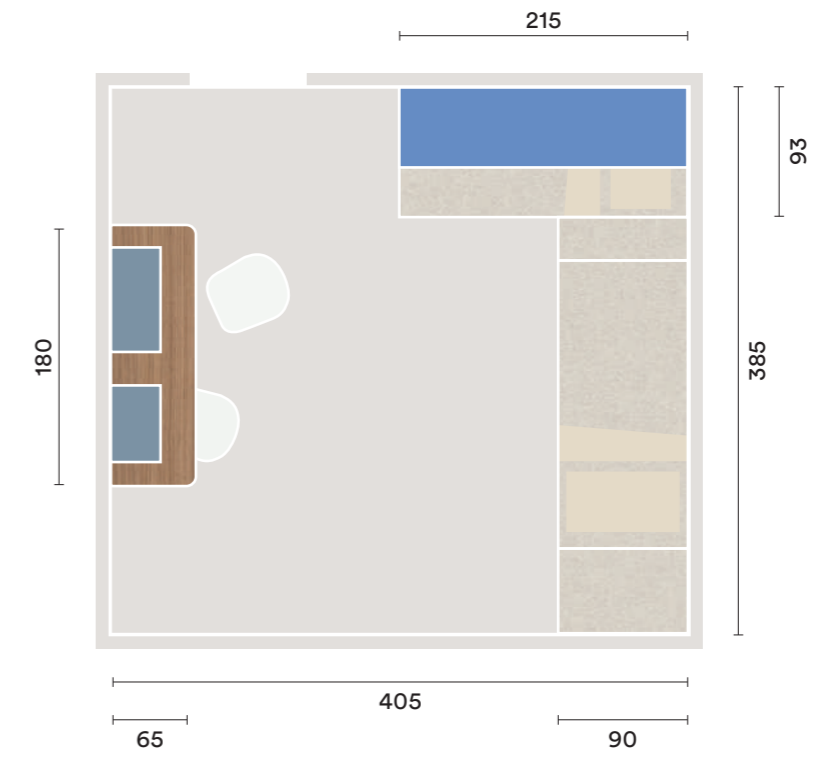

PLANIMETRIA | PLANIMETRY